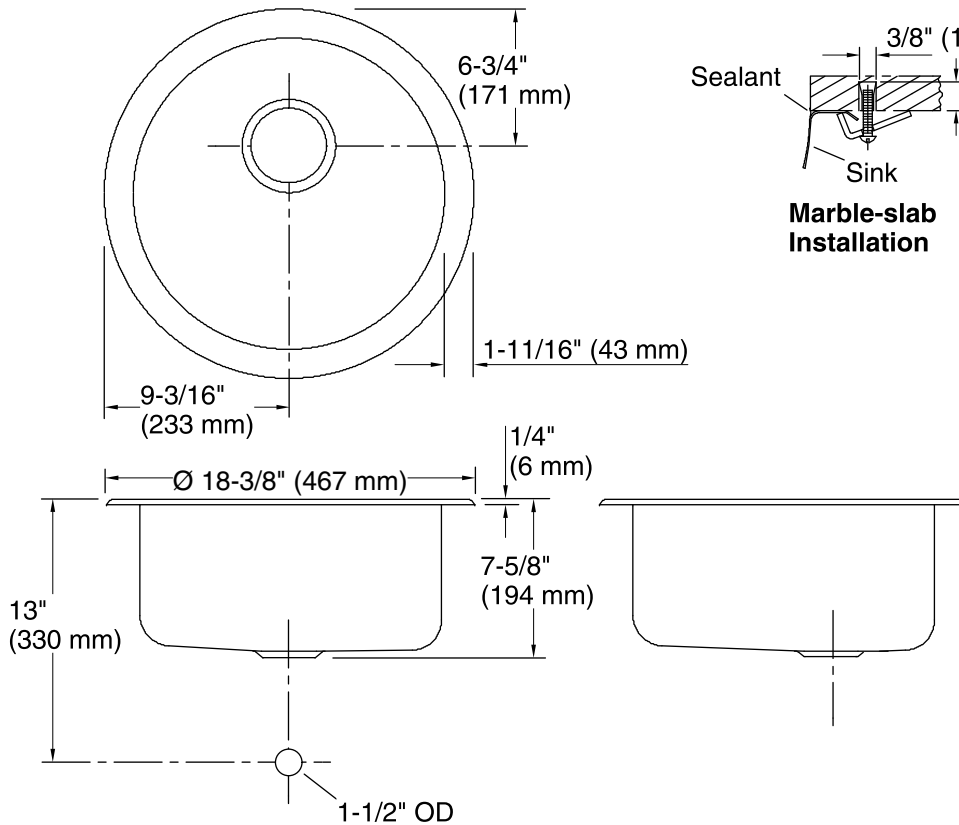

Undertone® Lyric™
Under-mount Sink
K-3341

Features

- 24-inch minimum base cabinet width.
- 19-gauge stainless steel.
- Under-mount.
- Single bowl.
- Rounded bowl.
- With SilentShield® sound-absorption technology.
- 15" (381 mm) diameter

**Lifetime Limited Warranty for
KOHLER® Stainless Steel Sinks**

See website for detailed warranty information.

Kit #52047

Kit #7257

Technical Information

All product dimensions are nominal.

| | |
|---------------------|---|
| Bowl configuration: | Single |
| Installation: | Under-mount, Under-mount |
| Bowl area (Only) | Diameter: 15" (381 mm) Bowl depth: 7-1/2" (191 mm) |
| Drain hole: | 3-5/8" (92 mm) |
| Template: | 113392-7, required, included |

Notes

Install this product according to the installation instructions.

Supplied bowl clamp assemblies require 1" (25 mm) minimum countertop thickness. Installer must supply hardware for thinner countertops.

For multiple bowl under-mount installations, a minimum distance of 3-1/2" (89 mm) is required between bowls.

Countertop supplier to determine required support.

Waterproof unprotected overhang area of the underside of wood counter.