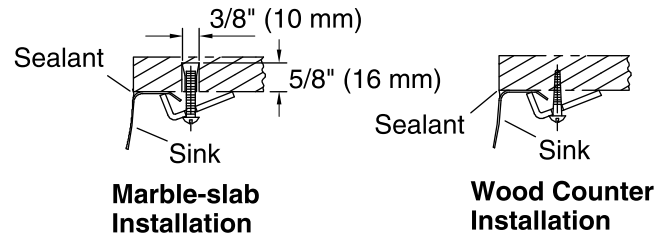

Undertone® Lyric™
Under-mount Sink
K-3341

Features

- 24-inch minimum base cabinet width.
- 19-gauge stainless steel.
- Under-mount.
- Single bowl.
- Rounded bowl.
- With SilentShield® sound-absorption technology.
- 15" (381 mm) diameter

Optional Accessories

- K-6518 Rinse Basket
- K-8813 Manual Sink Strainer with Tailpiece

Components

- Product includes:
52047 Clamp Accessory Pack, 4 Ea.

ADA

Codes/Standards

- ASME A112.19.3/CSA B45.4
- ADA
- ICC/ANSI A117.1

**Lifetime Limited Warranty for
KOHLER® Stainless Steel Sinks**

See website for detailed warranty information.

Kit #52047

Kit #7257

Technical Information

All product dimensions are nominal.

| | |
|---------------------|---|
| Bowl configuration: | Single |
| Installation: | Under-mount, Under-mount |
| Bowl area (Only) | Diameter: 15" (381 mm) Bowl depth: 7-1/2" (191 mm) |
| Drain hole: | 3-5/8" (92 mm) |
| Template: | 113392-7, required, included |

Notes

Install this product according to the installation instructions.

Supplied bowl clamp assemblies require 1" (25 mm) minimum countertop thickness. Installer must supply hardware for thinner countertops.