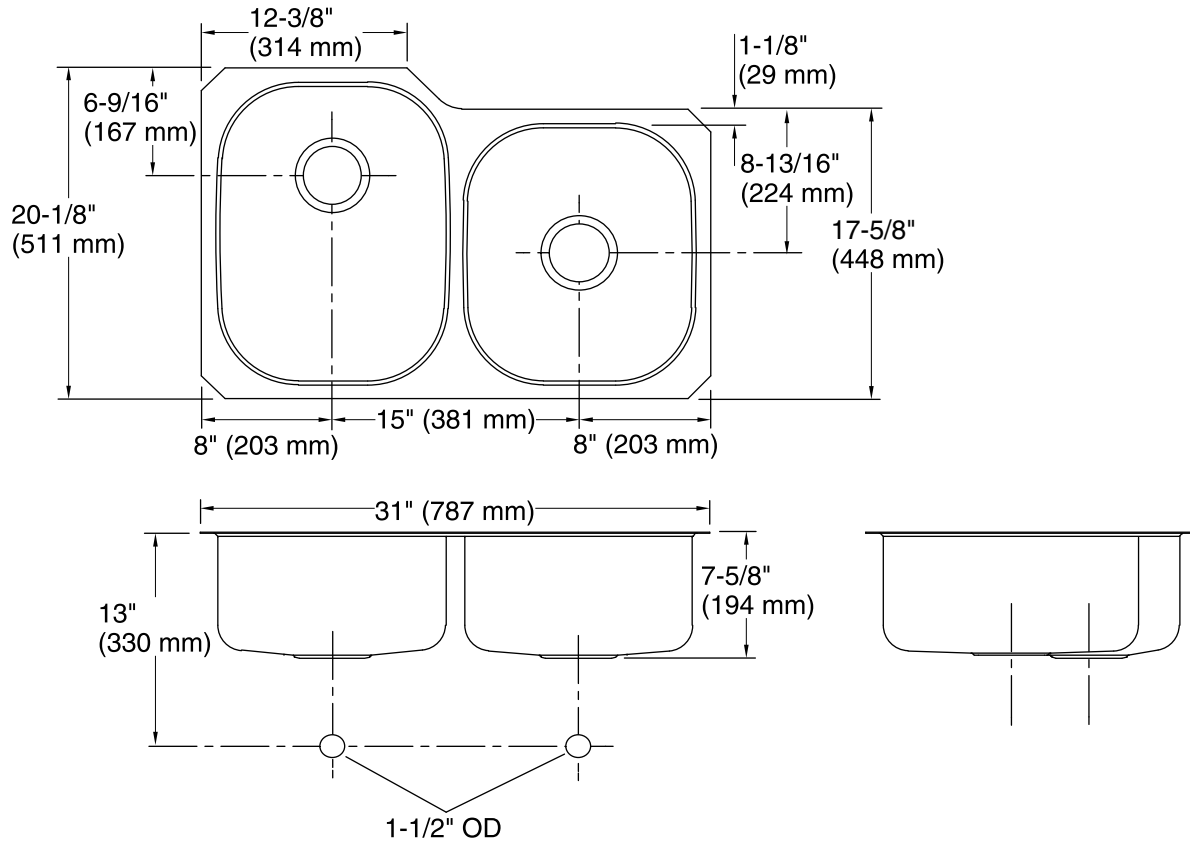

Undertone®
Under-mount Kitchen Sink
K-3354

Features

- 36-inch minimum base cabinet width.
- Large/medium bowls.
- 7-1/2-inch depth.
- No faucet holes.
- SilentShield Plus® sound-absorption technology helps maintain water temperature, reduces condensation, and decreases noise.
- Includes installation hardware.

Material

- 18-gauge stainless steel.

Installation

- Under-mount

Components

Additional included component/s: Hardware kit (4 required) 91915.

Codes/Standards

ASME A112.19.3/CSA B45.4

KOHLER® One-Year Limited Warranty

See website for detailed warranty information.

Technical Information

All product dimensions are nominal.

Bowl configuration:	Offset
Installation:	Under-mount, Under-mount
Bowl area (Right)	Bowl depth: 7-1/2" (191 mm)
Drain hole:	3-5/8" (92 mm)
Template:	1040558-7, required, included