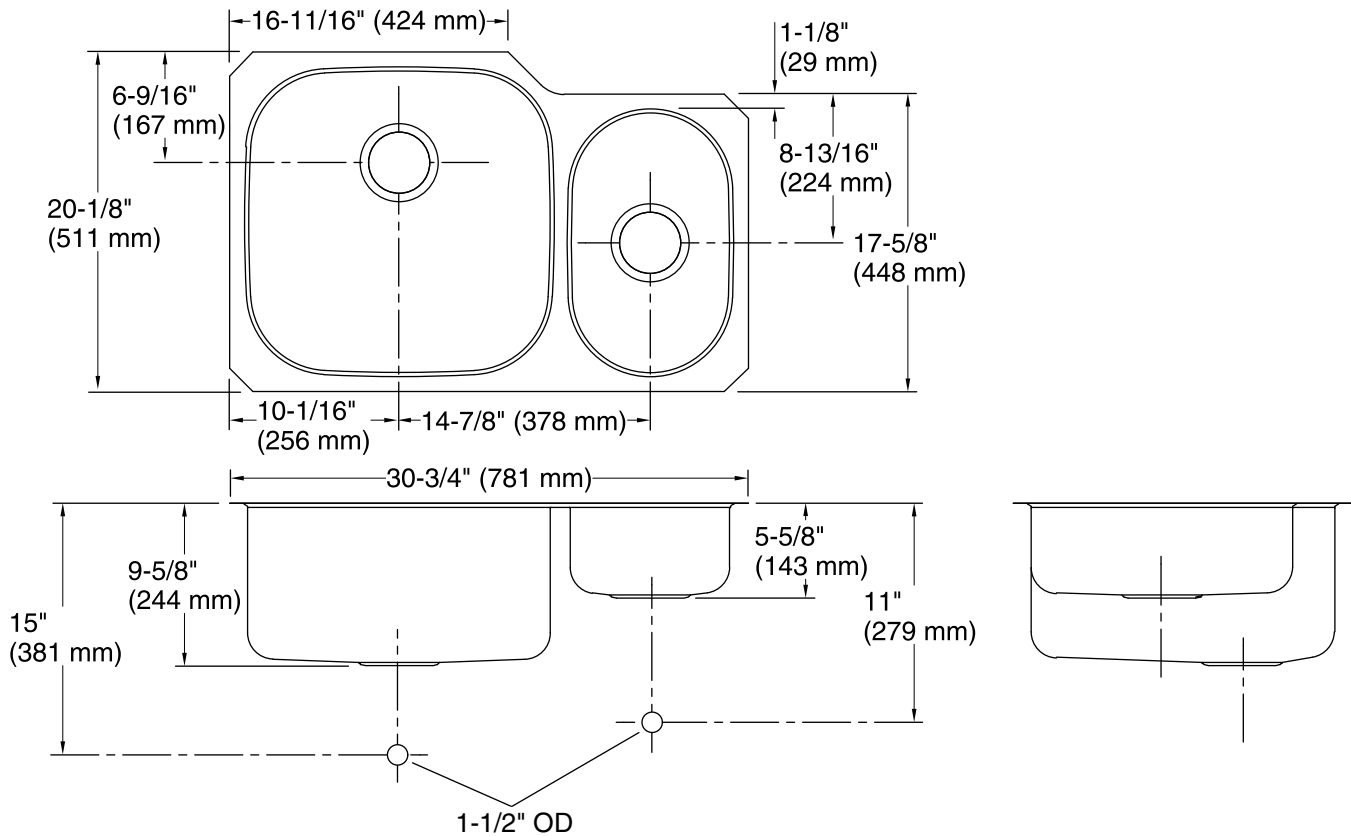

### Features

- 33-inch minimum base cabinet width.
- 18-gauge stainless steel.
- Under-mount.
- Rounded bowls.
- 9-1/2" (241 mm) deep left bowl and 5-1/2" (140 mm) deep right bowl.
- With SilentShield® sound-absorption technology.
- 30-3/4" (781 mm) x 20-1/8" (511 mm)

### Technical Information

All product dimensions are nominal.

Bowl configuration:	High-low
Installation:	Under-mount, Under-mount
Bowl area (Right)	Length: 9" (229 mm) Width: 15" (381 mm) Bowl depth: 5-1/2" (140 mm)
Bowl area (Left)	Length: 18" (457 mm) Width: 18" (457 mm) Bowl depth: 9-1/2" (241 mm)
Drain hole:	3-5/8" (92 mm)
Template:	1040559-7, required, included