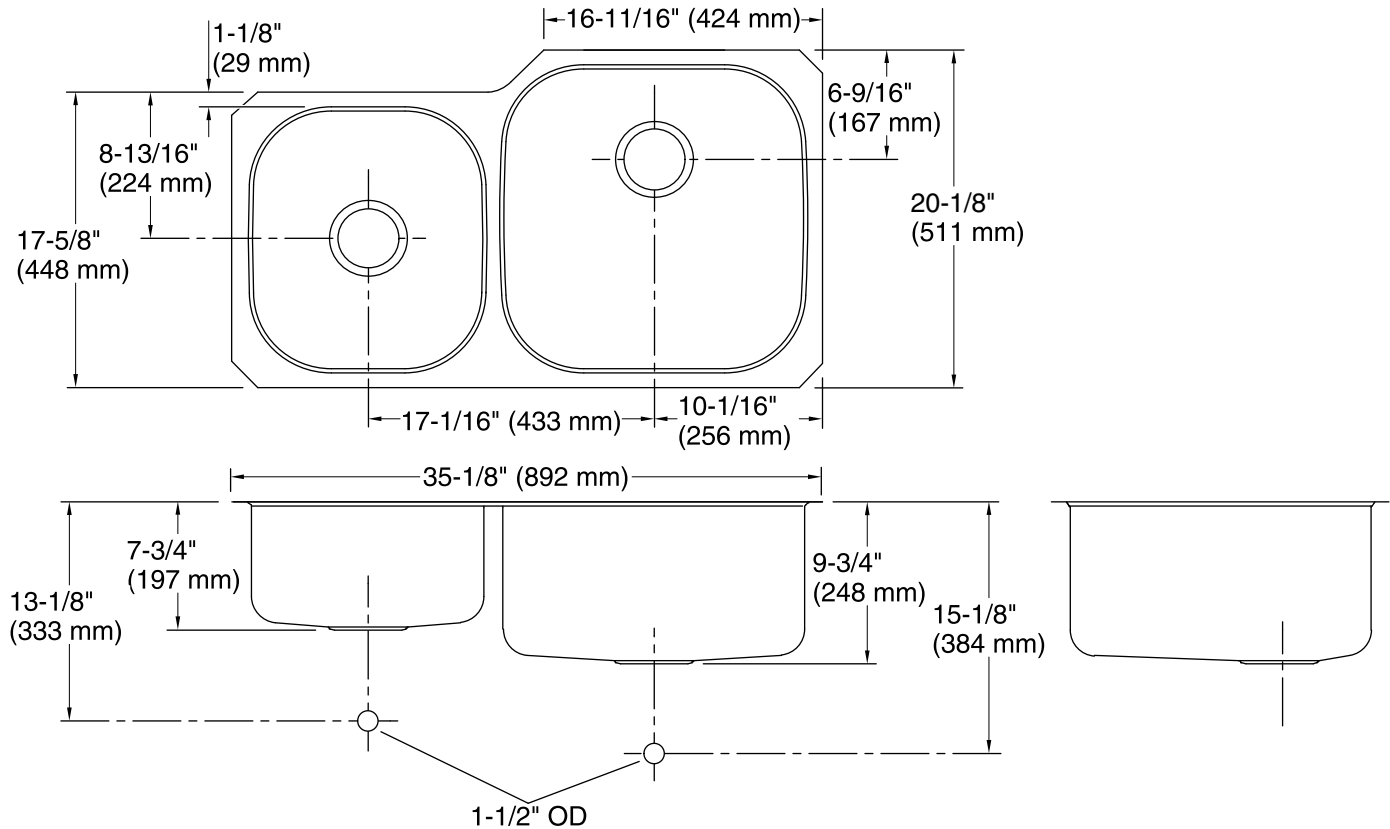

#### Features

- Minimum base cabinet width: 36"-39" (36" may require cabinet modifications).
- Extra-large/medium bowls.
- 7-1/2-inch left depth and 9-1/2-inch right depth.
- No faucet holes.
- SilentShield® sound-absorption technology offers quieter performance.
- Includes installation hardware.

## Technical Information

All product dimensions are nominal.

Bowl configuration:	X-Large/medium
Installation:	Under-mount, Under-mount
Bowl area (Left)	Length: 13-3/4" (349 mm) Width: 15-3/8" (391 mm) Bowl depth: 7-1/2" (191 mm) Water depth: 7-1/2" (191 mm)
Bowl area (Right)	Length: 17-7/8" (454 mm) Width: 17-7/8" (454 mm) Bowl depth: 9-1/2" (241 mm) Water depth: 9-1/2" (241 mm)
Drain hole:	3-3/4" (94 mm)
Template:	1221368-7, required, included