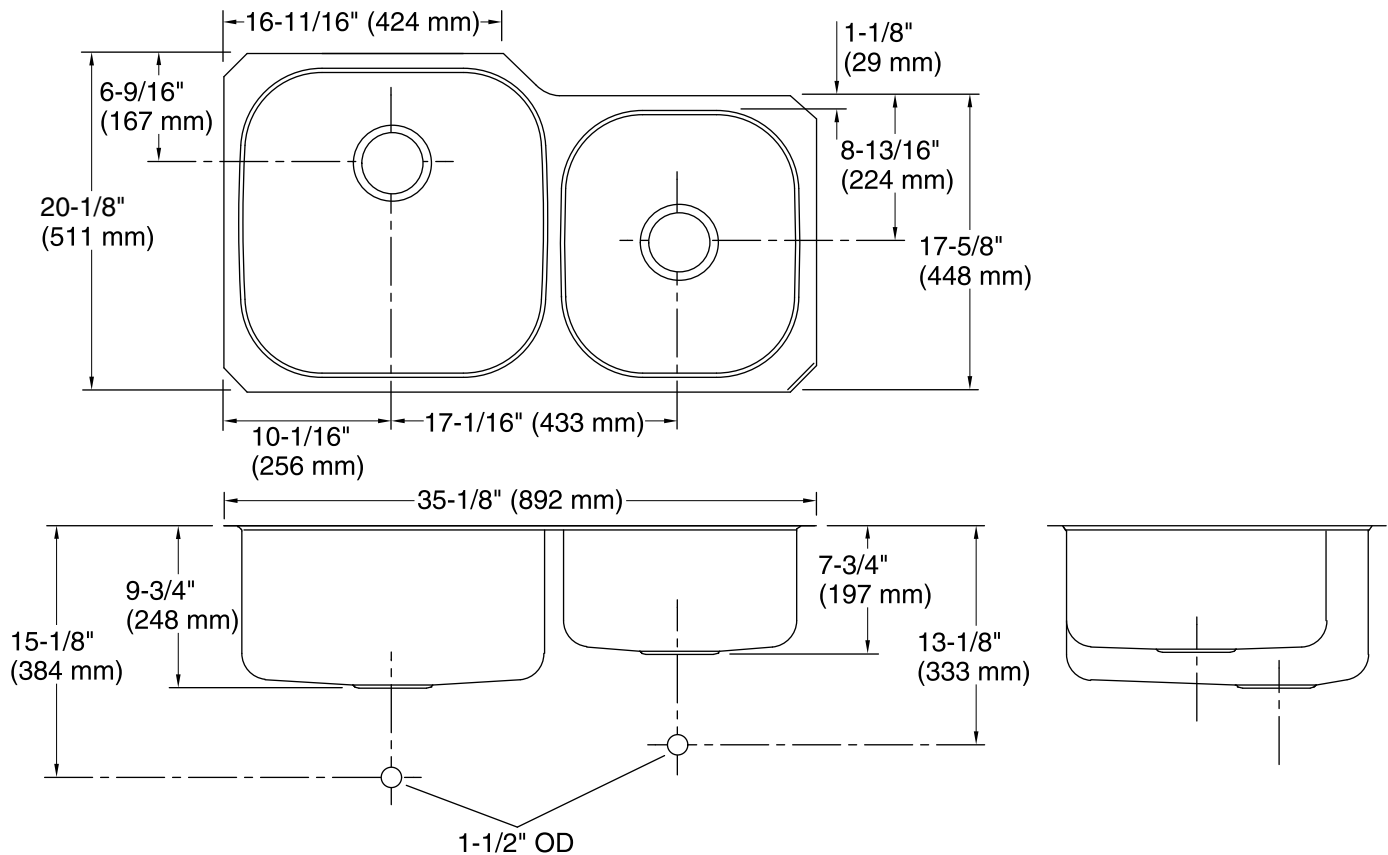

Technical Information

All product dimensions are nominal.

Bowl configuration:	X-Large/medium
Installation:	Under-mount, Under-mount
Bowl area (Left)	Length: 17-7/8" (454 mm) Width: 17-7/8" (454 mm) Bowl depth: 9-1/2" (241 mm) Water depth: 9-1/2" (241 mm)
Bowl area (Right)	Length: 13-3/4" (349 mm) Width: 15-3/8" (391 mm) Bowl depth: 7-1/2" (191 mm) Water depth: 7-1/2" (191 mm)
Template:	1217909-7, required, included

Notes

Install this product according to the installation instructions.

Minimum base cabinet width 36" - 39" (36" may require cabinet modifications). Consult an installer for confirmation.