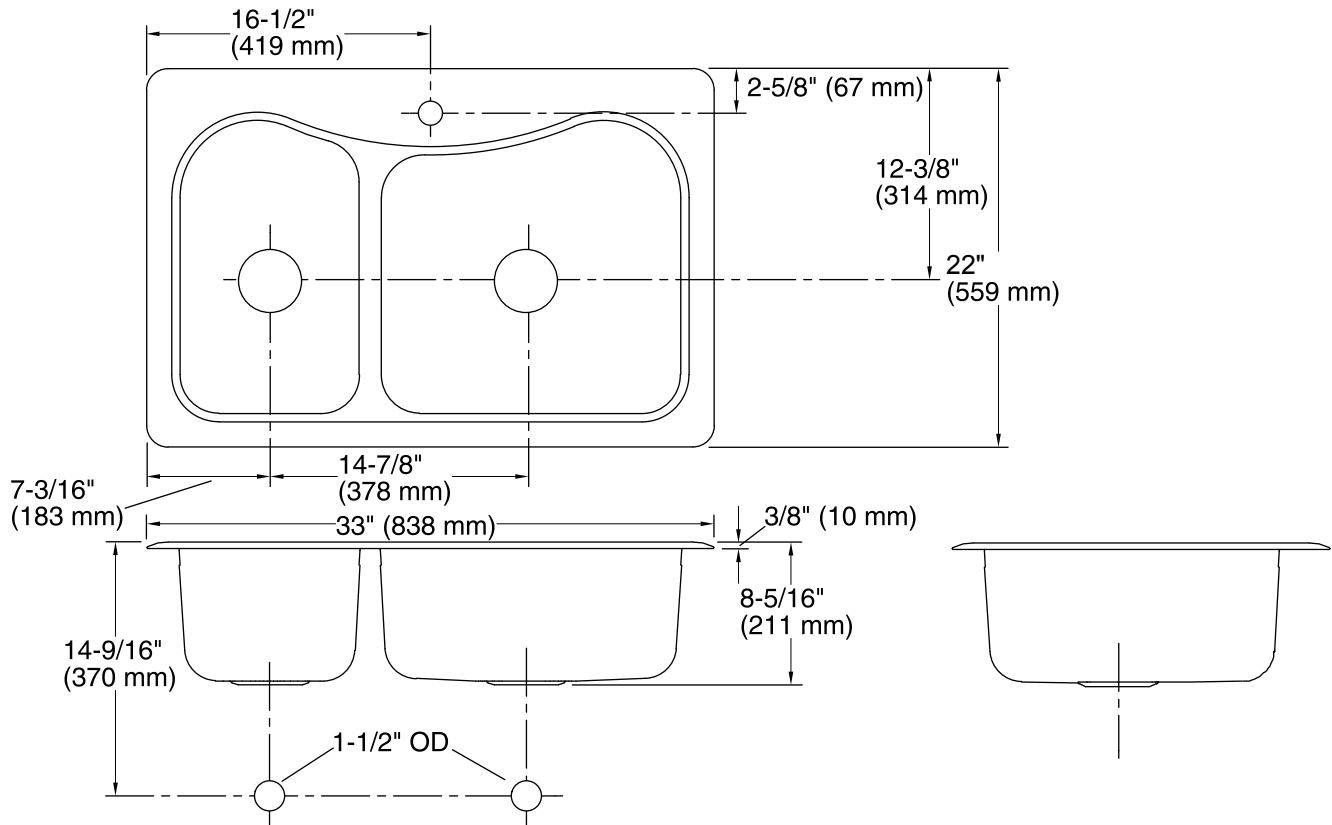

Technical Information

All product dimensions are nominal.

Bowl configuration: X-Large/medium

Installation: Top-mount

Cutout: Top-mount, 32-1/2" x 21-1/2" (826 mm x 546 mm) with 1" (25 mm) radius corners

Bowl area (Left) Length: 17-1/16" (433 mm)

Width: 10-7/16" (265 mm)

Bowl depth: 8" (203 mm)

Bowl area (Right) Length: 17-7/16" (443 mm)

Width: 17-1/16" (433 mm)

Bowl depth: 8" (203 mm)

Number of deck holes: 1

Faucet hole(s): 1-7/16" (37 mm)

Drain hole: 3-5/8" (92 mm)

Notes

Install this product according to the installation instructions.