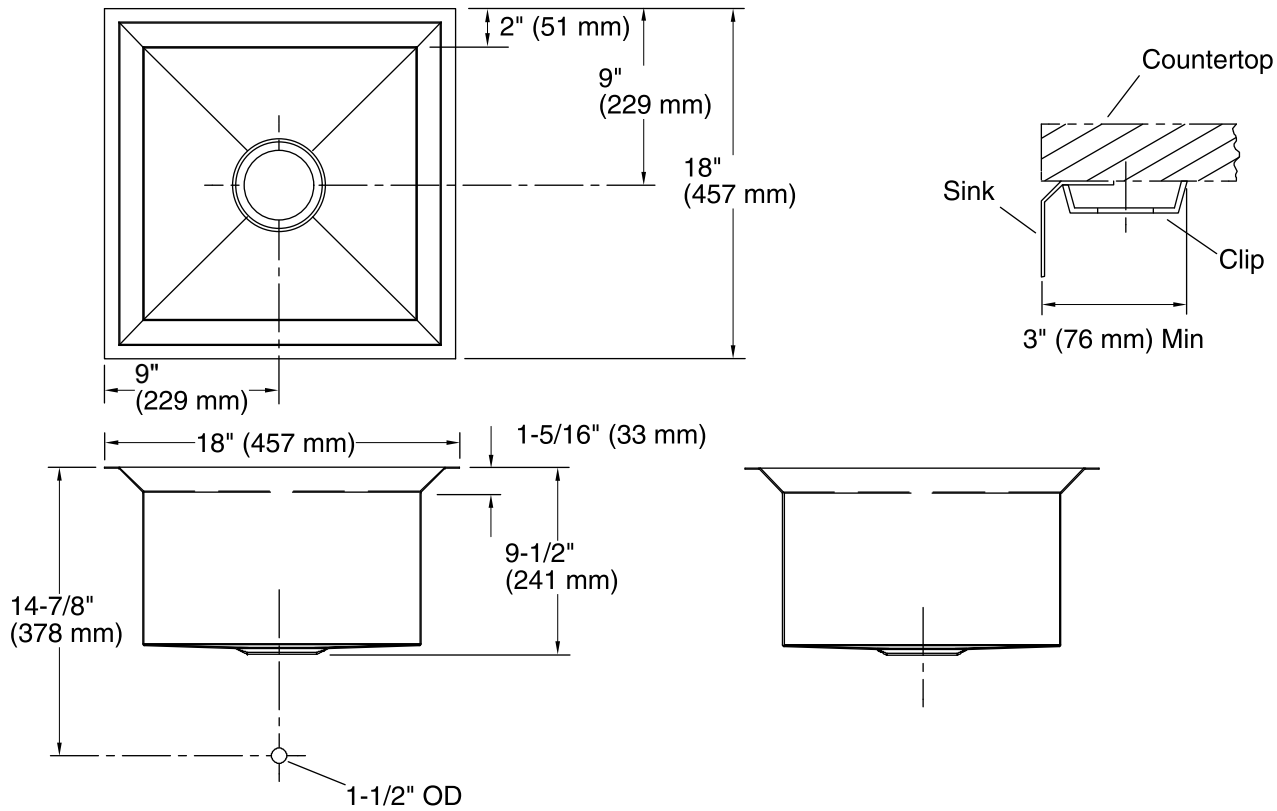

## Features

- 21-inch minimum base cabinet width.
- 16-gauge stainless steel.
- Under-mount.
- Single bowl.
- 9-inch depth.
- With SilentShield® sound-absorption technology.
- 18" (457 mm) x 18" (457 mm).

## Technical Information

All product dimensions are nominal.

Bowl configuration:	Single
Installation:	Under-mount
Bowl area (Only)	Length: 14" (356 mm) Width: 14" (356 mm) Water depth: 9-3/16" (233 mm)
Drain hole:	3-5/8" (92 mm)
Template:	1022021-7, required, included

## Notes

Install this product according to the installation instructions.

Allow a minimum of 3" (76 mm) clearance around the sink rim for clip attachment.

ADA compliant when installed to the specific requirements of these regulations.