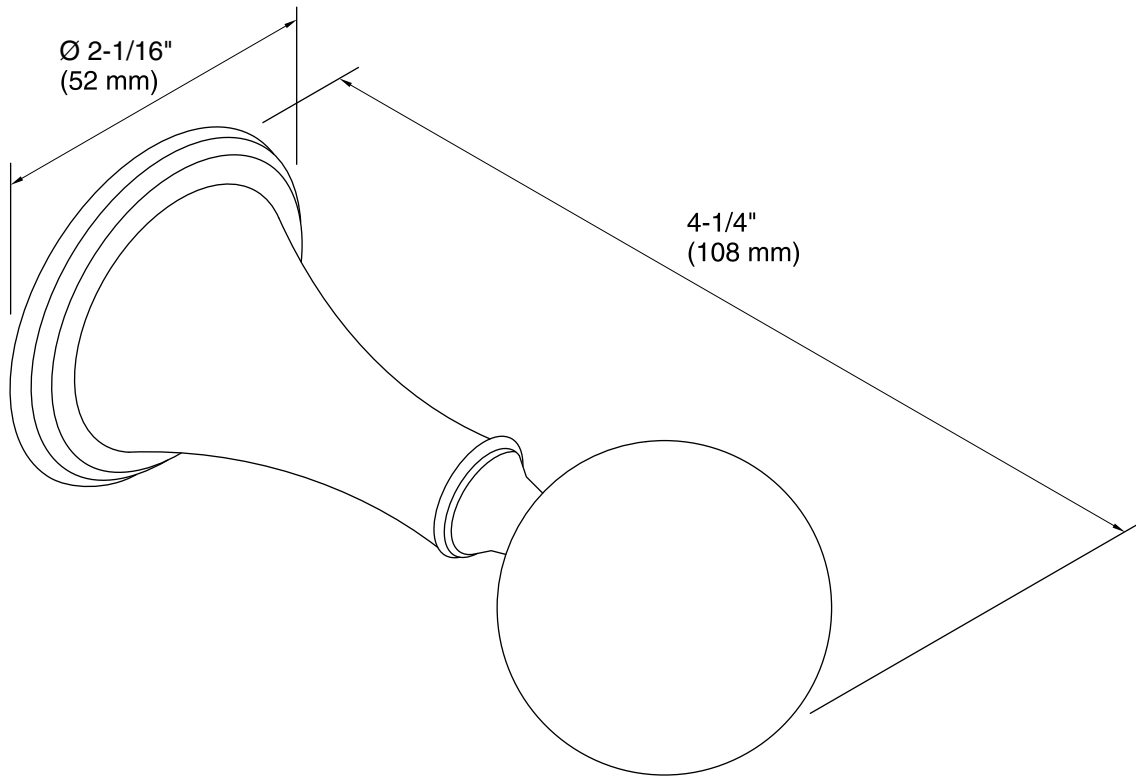

Features

- KOHLER finishes resist corrosion and tarnish.
- Hook holds items securely.
- Coordinates with other products in the Finial Traditional collection.
- 4-1/2" (108 mm) x 2-1/16" (52 mm)

Material

Technical Information

All product dimensions are nominal.

Notes

Install this product according to the installation guide.