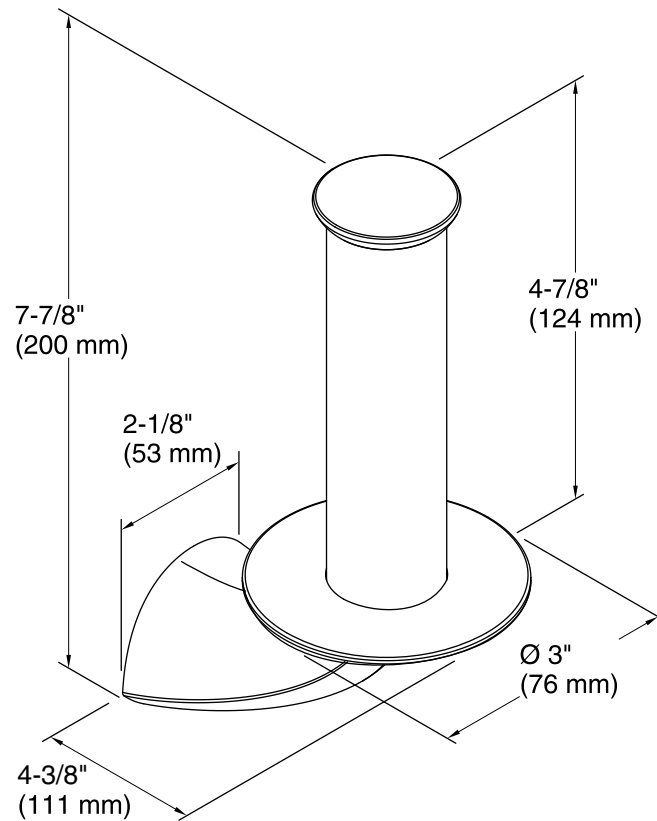

Features

- KOHLER finishes resist corrosion and tarnish.
- Vertical roller.
- Coordinates with other products in the Alteo collection.
- 4-3/8" (111 mm) x 3" (76 mm) x 7-7/8" (200 mm)

Material

- Premium metal construction.

Color tiles intended for reference only.

Color	Code	Description
	CP	Polished Chrome
	BN	Vibrant® Brushed Nickel
	2BZ	Oil-Rubbed Bronze

Technical Information

All product dimensions are nominal.

Notes

Install this product according to the installation guide.