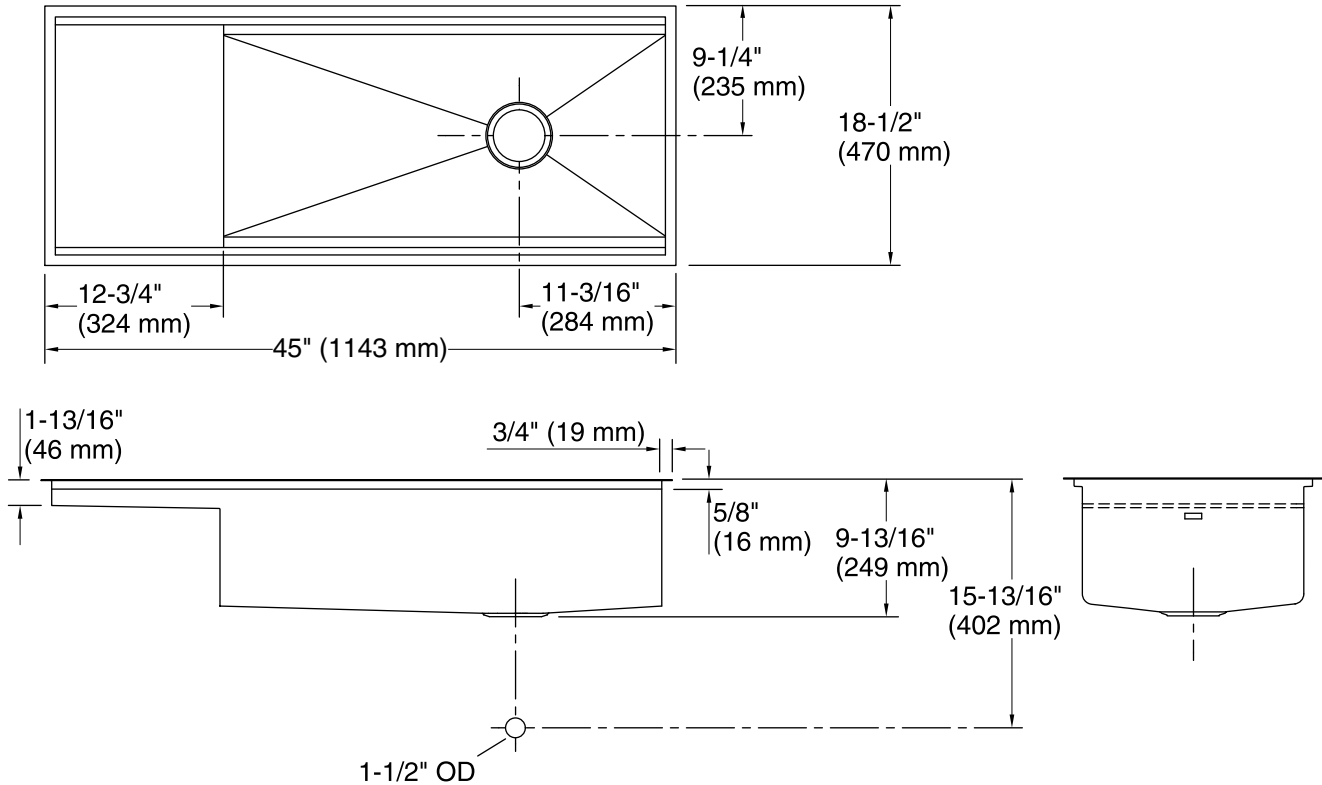

Chef inspired collection™ Stages™

Under-mount Kitchen Sink

K-3761

Features

- 48-inch minimum base cabinet width.
- 16-gauge stainless steel.
- Under-mount.
- Single compartment with wet surface work area.
- With SilentShield® sound-absorption technology.
- 45" (1143 mm) x 18-1/2" (470 mm)

For the most current Specification Sheet, go to www.kohler.com.

12-20-2016 05:21

THE BOLD LOOK
OF **KOHLER**®

Technical Information

All product dimensions are nominal.

Bowl configuration:	Single
Installation:	Under-mount
Bowl area	Length: 43-1/2" (1105 mm) Width: 17" (432 mm) Bowl depth: 9-1/2" (241 mm)
Drain hole:	3-5/8" (92 mm)
Template:	1109794-7, required, included