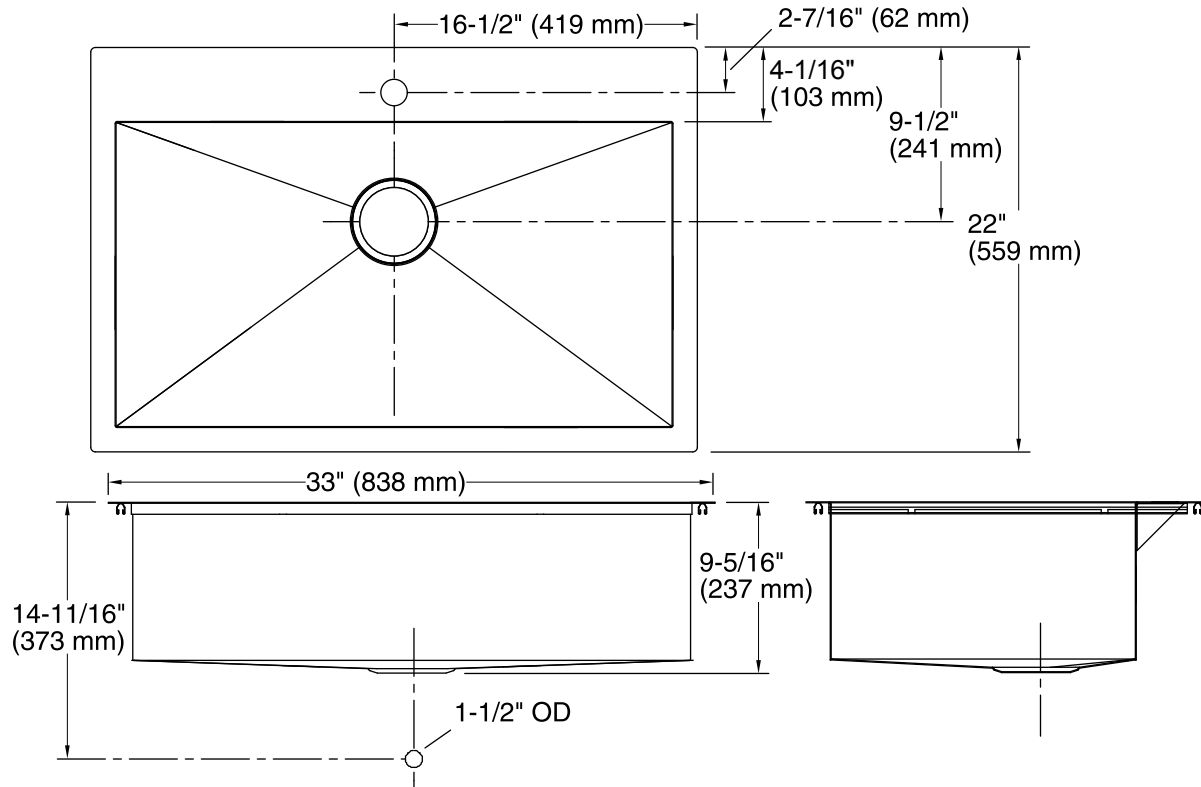

KOHLER®

Vault™ Top-mount/Under-mount Kitchen Sink K-3821-1

Features

- 36-inch minimum base cabinet width.
- 18-gauge stainless steel.
- Top-mount or under-mount.
- Large single bowl.
- Single faucet hole.
- With SilentShield® sound-absorption technology.
- 33" (838 mm) x 22" (559 mm)

For the most current Specification Sheet, go to www.kohler.com.

12-20-2016 05:24

THE BOLD LOOK
OF **KOHLER®**

Technical Information

All product dimensions are nominal.

Bowl configuration:	Single
Installation:	Top-mount, Under-mount
Bowl area (Only)	Length: 30-1/4" (768 mm) Width: 16-9/16" (421 mm) Water depth: 9" (229 mm)
Number of deck holes:	1
Faucet hole(s):	1-7/16" (37 mm)
Drain hole:	3-7/8" (98 mm)
Template:	1130821-7, required, included

Notes

Install this product according to the installation instructions.

Allow 3/4" (19 mm) clearance beyond the back of the bowl for the wood cutting board (optional accessory).