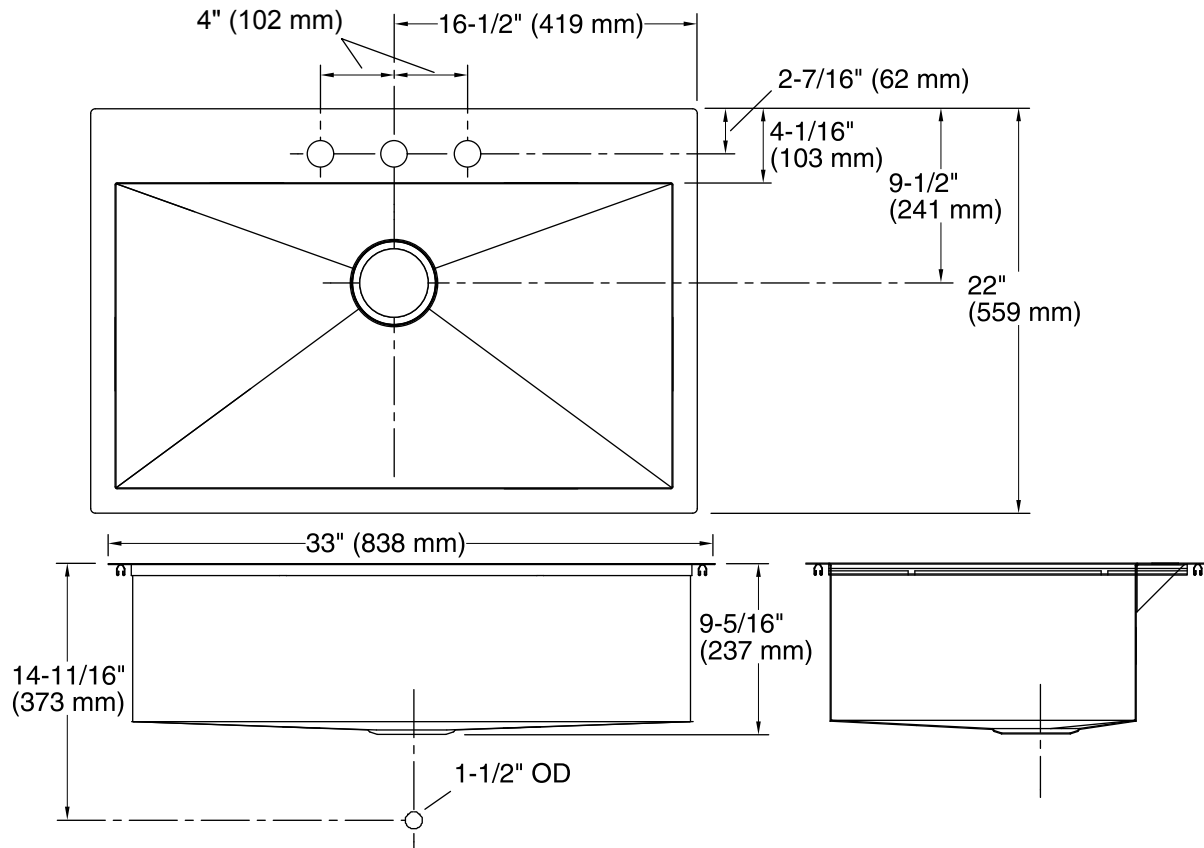

### Features

- 36-inch minimum base cabinet width.
- 18-gauge stainless steel.
- Top-mount or under-mount.
- Large single bowl.
- Three faucet holes.
- With SilentShield® sound-absorption technology.
- 33" ( 838 mm) x 22" (559 mm)

### Technical Information

All product dimensions are nominal.

Bowl configuration:	Single
Installation:	Top-mount, Under-mount
Bowl area (Only)	Length: 30-1/4" (768 mm) Width: 16-9/16" (421 mm) Water depth: 9" (229 mm)
Number of deck holes:	3
Faucet hole(s):	1-7/16" (37 mm)
Drain hole:	3-7/8" (98 mm)
Template:	1130821-7, required, included

### Notes

Install this product according to the installation instructions.

Allow 3/4" (19 mm) clearance beyond the back of the bowl for the wood cutting board (optional accessory).