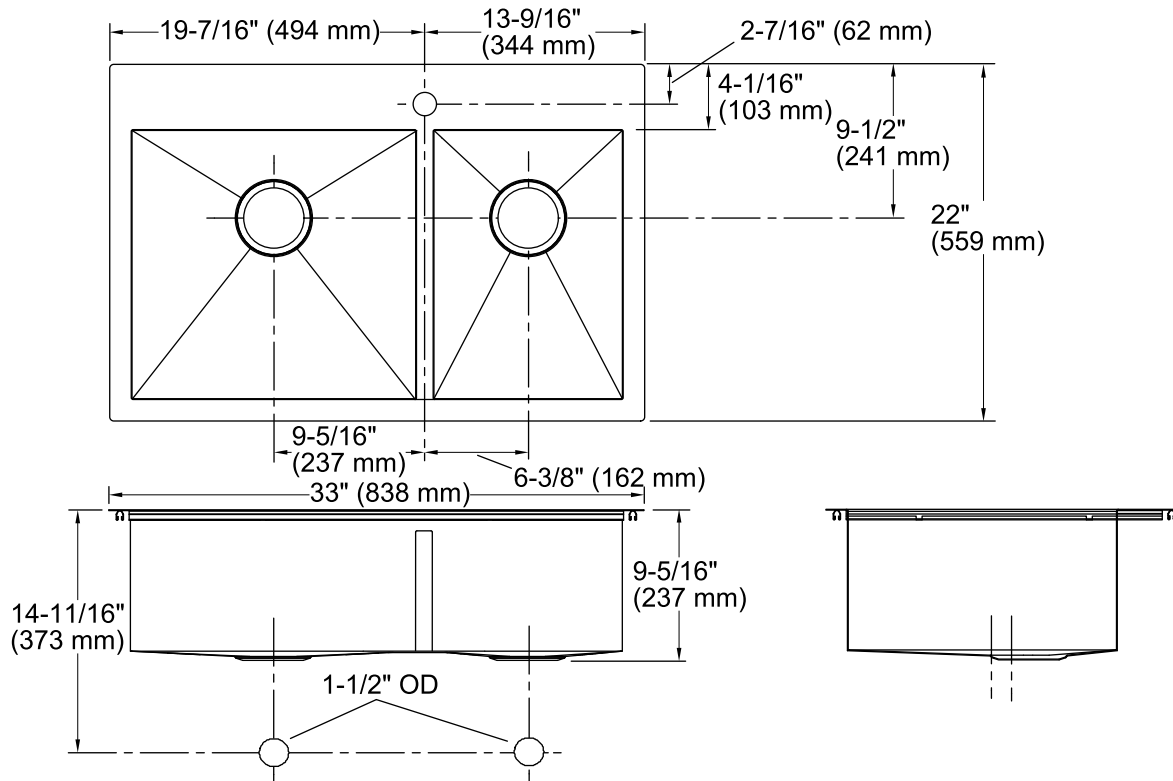

Features

- 36-inch minimum base cabinet width.
- 18-gauge stainless steel.
- Top-mount or under-mount.
- Large/medium bowls.
- 9-inch depth.
- Single faucet hole.
- With SilentShield® sound-absorption technology.
- 33" (838 mm) x 22" (559 mm)

Technical Information

All product dimensions are nominal.

Bowl configuration:	Large/medium
Installation:	Top-mount, Under-mount
Bowl area	Length: 17-1/2" (445 mm) Width: 16-9/16" (421 mm) Bowl depth: 9" (229 mm) Water depth: 9" (229 mm)
Bowl area	Length: 11-5/8" (295 mm) Width: 16-9/16" (421 mm) Bowl depth: 9" (229 mm) Water depth: 9" (229 mm)
Drain hole:	3-7/8" (98 mm)
Template:	1130823-7, required, included

Notes

Install this product according to the installation instructions.

Allow 3/4" (19 mm) clearance beyond the back of the bowl for the wood cutting board (optional accessory).