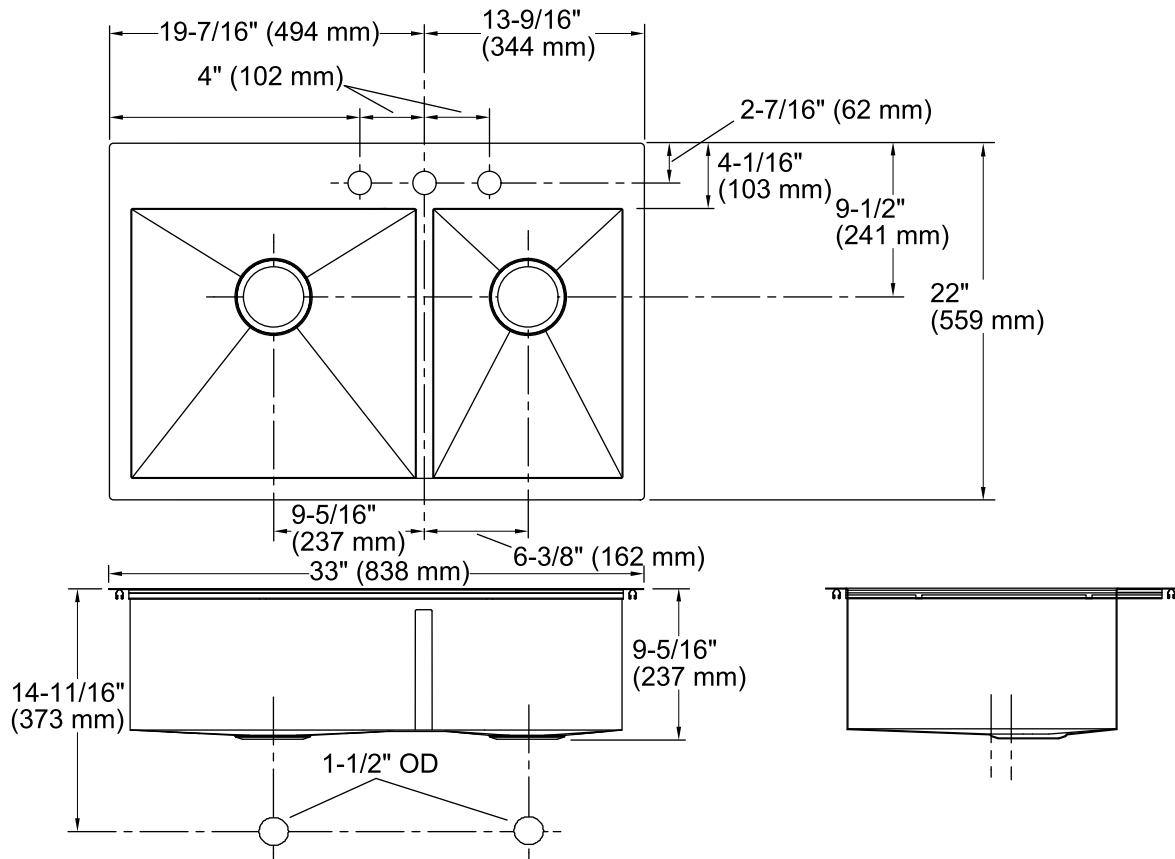

Features

- 36-inch minimum base cabinet width.
- 18-gauge stainless steel.
- Top-mount or under-mount.
- Large/medium bowls.
- 9-inch depth.
- Three faucet holes.
- With SilentShield® sound-absorption technology.
- 33" (838 mm) x 22" (559 mm)

Technical Information

All product dimensions are nominal.

Bowl configuration:	Large/medium
Installation:	Top-mount, Under-mount
Bowl area	Length: 17-1/2" (445 mm) Width: 16-9/16" (421 mm) Bowl depth: 9" (229 mm) Water depth: 9" (229 mm)
Bowl area	Length: 11-5/8" (295 mm) Width: 16-9/16" (421 mm) Bowl depth: 9" (229 mm) Water depth: 9" (229 mm)
Drain hole:	3-7/8" (98 mm)
Template:	1130823-7, required, included

Notes

Install this product according to the installation instructions.

Allow 3/4" (19 mm) clearance beyond the back of the bowl for the wood cutting board (optional accessory).