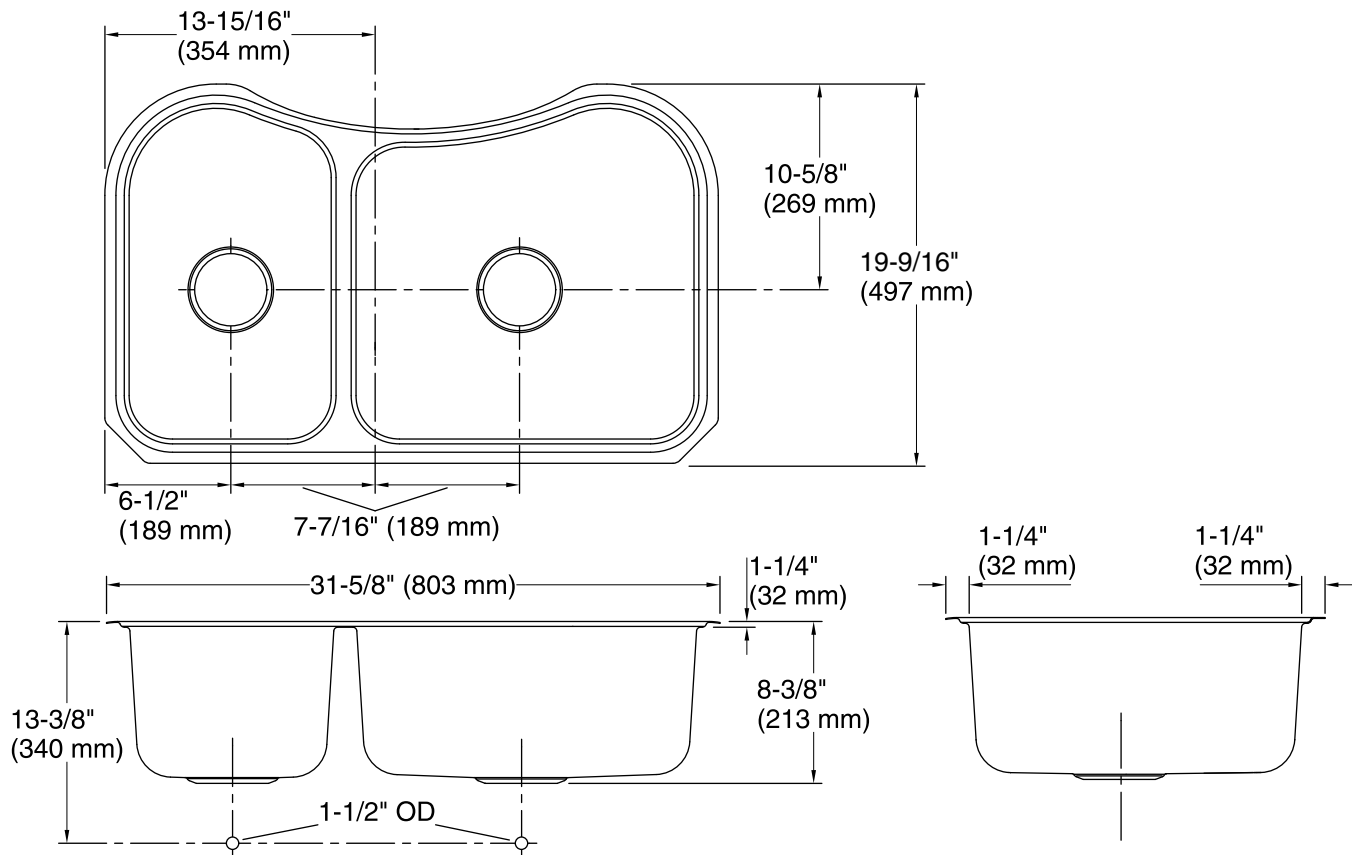

**Staccato™**  
Under-mount Kitchen Sink  
**K-3891**

**Features**

- 36-inch minimum base cabinet width.
- 18-gauge stainless steel.
- Under-mount.
- Large/medium bowl.
- 8" (203 mm) deep bowls.
- With SilentShield® sound-absorption technology.
- 31-5/8" (803 mm) x 19-9/16" (497 mm)

### Technical Information

All product dimensions are nominal.

Bowl configuration:	Large/medium
Installation:	Under-mount
Bowl area (Left)	Length: 10-7/16" (265 mm) Width: 17-1/16" (433 mm) Bowl depth: 8" (203 mm)
Bowl area (Right)	Length: 17-7/16" (443 mm) Width: 17-1/16" (433 mm) Bowl depth: 8" (203 mm)
Drain hole:	3-5/8" (92 mm)
Template:	1131500-7, required, included

### Notes

Install this product according to the installation instructions.

Allow a minimum of 2" (51 mm) clearance around the sink rim for clip attachment.