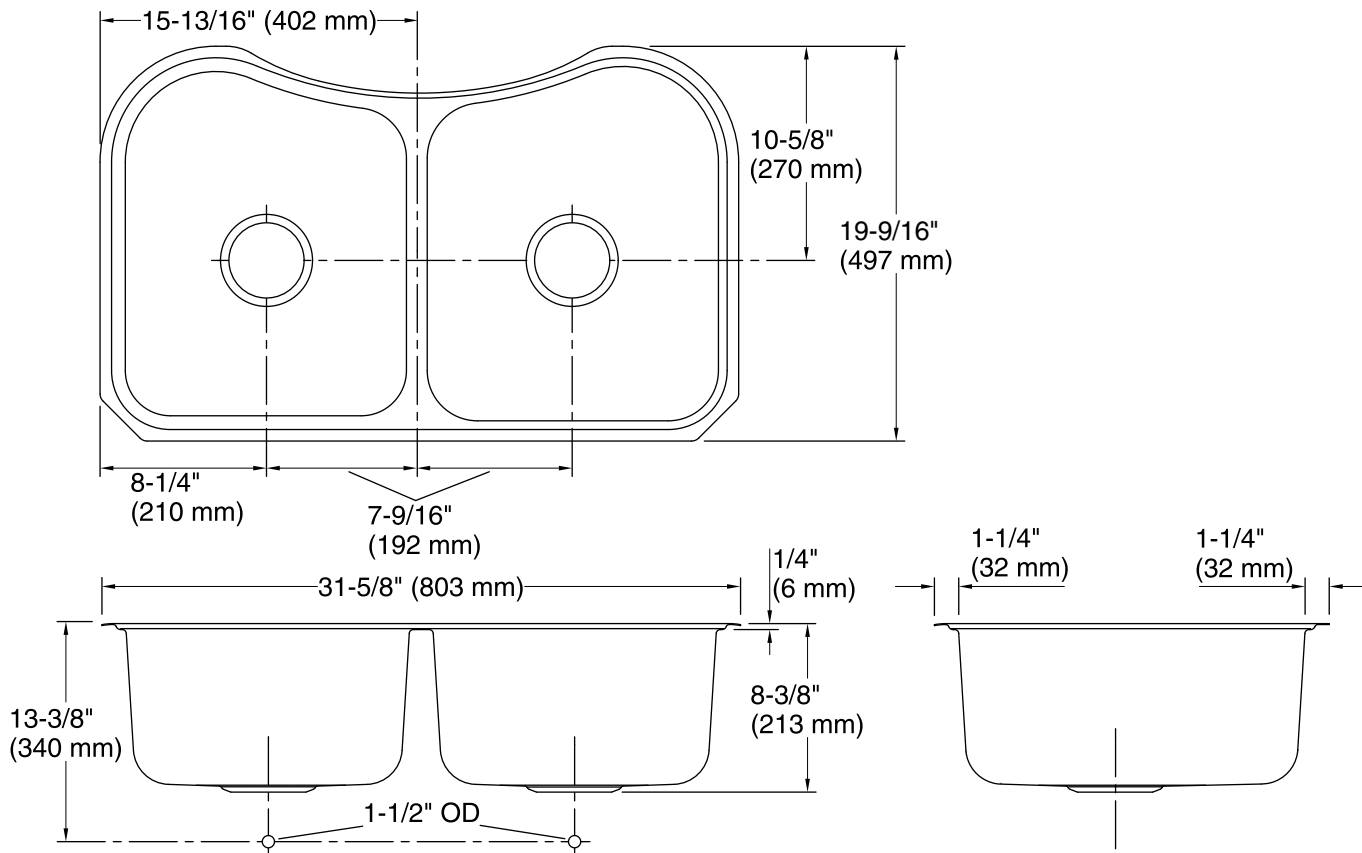

Staccato™
Under-mount Kitchen Sink
K-3899

Features

- 36-inch minimum base cabinet width.
- 18-gauge stainless steel.
- Under-mount.
- Double (equal) bowl.
- 8" (203 mm) deep bowls.
- With SilentShield® sound-absorption technology.
- 31-5/8" (803 mm) x 19-9/16" (497 mm)

Optional Accessories

- K-3194 Sink Rack
- K-3196 Sink Rack
- K-3370 Cutting Board
- K-6139 Sponge Caddy
- K-8813 Manual Sink Strainer with Tailpiece

Components

- Product includes:
91915 Hardware Kit

Codes/Standards

ASME A112.19.3/CSA B45.4

**Lifetime Limited Warranty for
KOHLER® Stainless Steel Sinks**

See website for detailed warranty information.

Technical Information

All product dimensions are nominal.

Bowl configuration:	Double equal
Installation:	Under-mount
Bowl area (Left)	Length: 13-15/16" (354 mm) Width: 17-1/16" (433 mm) Bowl depth: 8" (203 mm)
Drain hole:	3-5/8" (92 mm)
Template:	1131500-7, required, included