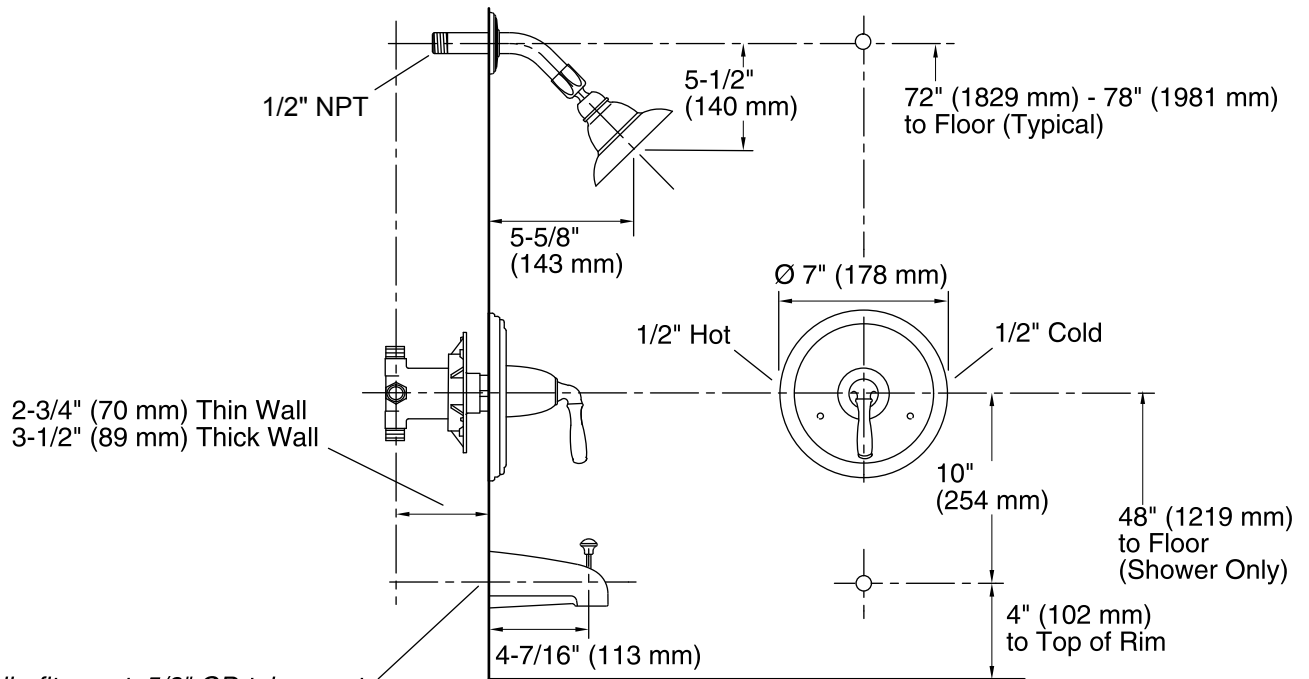

For slip-fit spout, 5/8" OD tube must extend 3-1/4" (83 mm) max beyond the finished wall.
 For 1/2" NPT spout, pipe must extend 3-5/8" (92 mm) beyond the finished wall.

Complete bath and shower faucet with Rite-Temp valve and slip-fit diverter spout shown.

Technical Information

All product dimensions are nominal.

Notes

Install this product according to the installation guide.