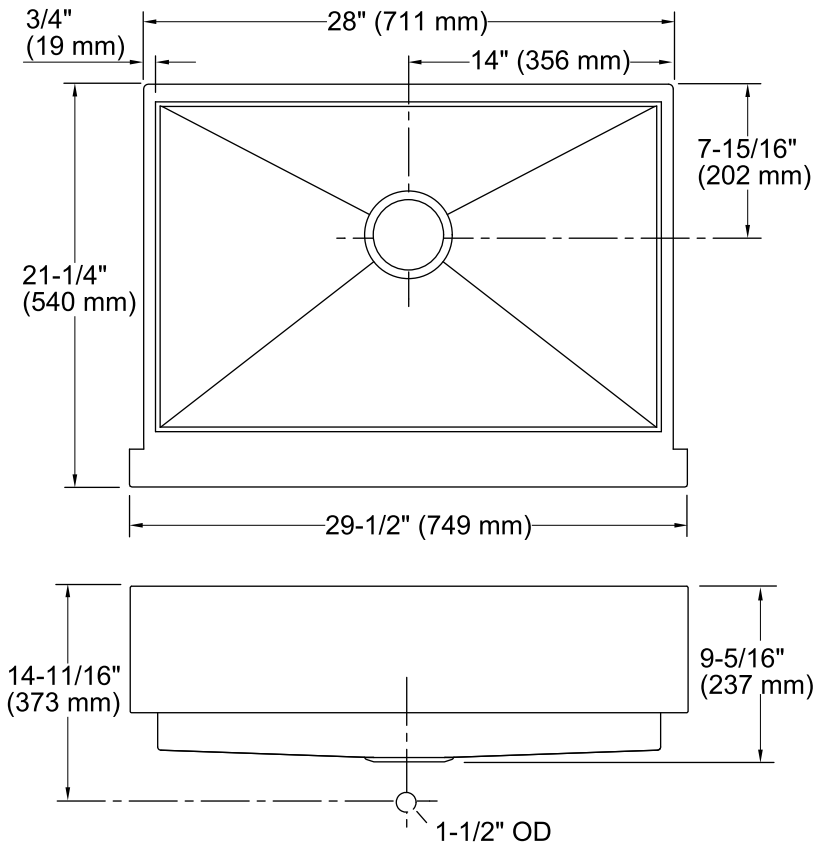

*Allow clearance around the back sink rim for clip attachment.