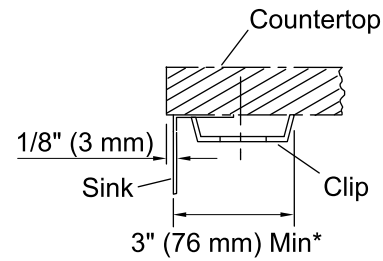

**Vault™**

Under-mount Apron Front Kitchen Sink  
**K-3936**

**Features**

- 30-inch minimum base cabinet width.
- 18-gauge stainless steel.
- Under-mount.
- Medium single bowl.
- With integral shortened self-trimming apron.
- With SilentShield® sound-absorption technology.
- 29-1/2" (749 mm) x 21-1/4" (540 mm)

See website for detailed warranty information.

\*Allow clearance around the back sink rim for clip attachment.

### Technical Information

All product dimensions are nominal.

Bowl configuration:	Single
Installation:	Top-mount
Bowl area (Only)	Length: 26-1/2" (673 mm) Width: 17-3/16" (437 mm) Bowl depth: 9" (229 mm)
Drain hole:	3-11/16" (94 mm)
Template:	1166718-7, required, included

### Notes

Install this product according to the installation instructions.

Allow a minimum of 3" (76 mm) clearance for the back 1" (25 mm) sink rim flange for clip attachment.

The 3/4" (19 mm) side rim flanges are supported without using the clip attachment. See the installation guide for further instructions.