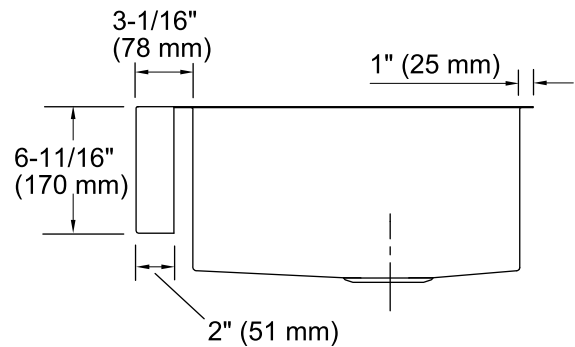

**Vault™**

Under-mount Apron Front Kitchen Sink  
**K-3936**

**Features**

- 30-inch minimum base cabinet width.
- 18-gauge stainless steel.
- Under-mount.
- Medium single bowl.
- With integral shortened self-trimming apron.
- With SilentShield® sound-absorption technology.
- 29-1/2" (749 mm) x 21-1/4" (540 mm)

### Technical Information

All product dimensions are nominal.

Bowl configuration:	Single
Installation:	Top-mount
Bowl area (Only)	Length: 26-1/2" (673 mm) Width: 17-3/16" (437 mm) Bowl depth: 9" (229 mm)
Drain hole:	3-11/16" (94 mm)
Template:	1166718-7, required, included

### Notes

Install this product according to the installation instructions.

Allow a minimum of 3" (76 mm) clearance for the back 1" (25 mm) sink rim flange for clip attachment.

The 3/4" (19 mm) side rim flanges are supported without using the clip attachment. See the installation guide for further instructions.