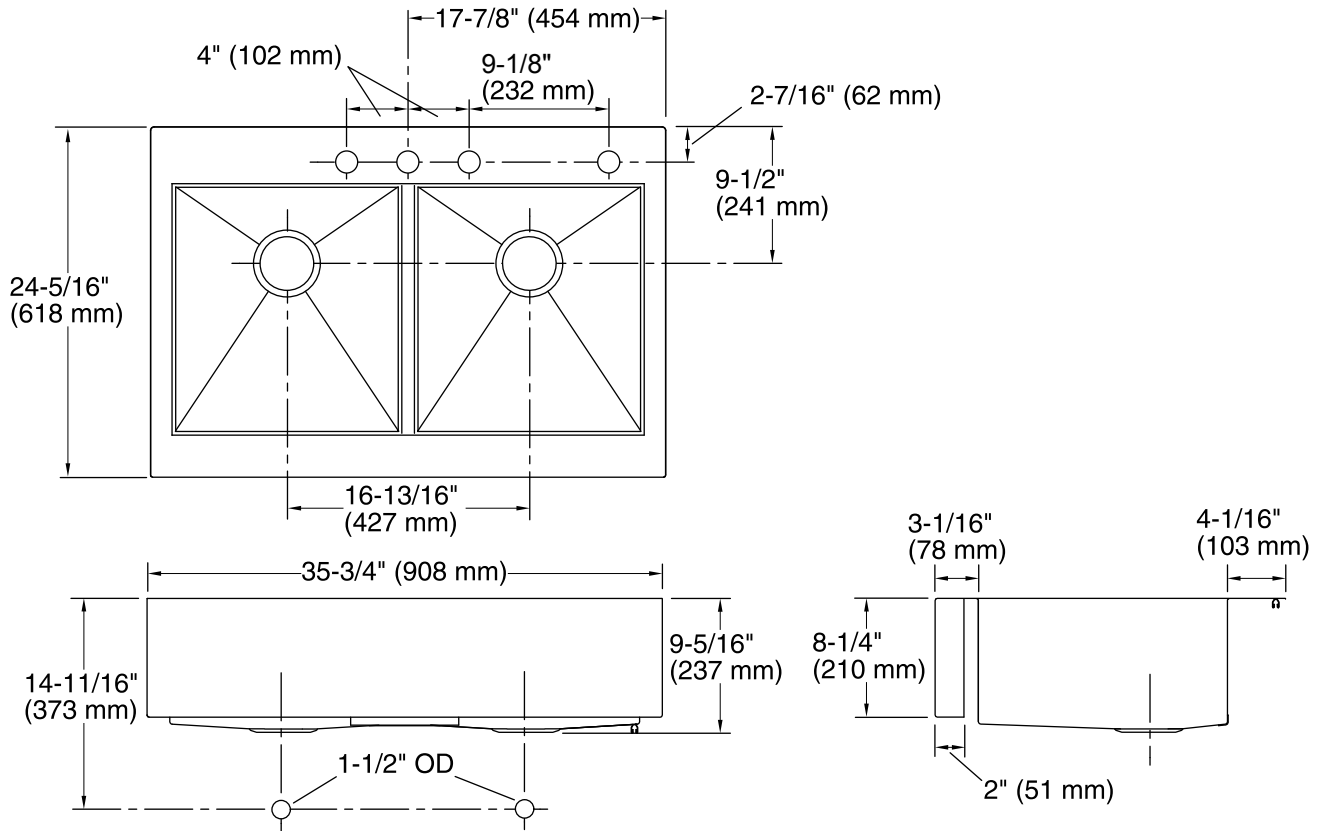

Technical Information

All product dimensions are nominal.

Bowl configuration: Double equal

Installation: Top-mount

Min. base cabinet width: 36" (914 mm)

Bowl area (Left)
Length: 17-3/16" (437 mm)
Width: 15-11/16" (398 mm)
Water depth: 9" (229 mm)

Bowl area (Right)
Length: 17-3/16" (437 mm)
Width: 15-11/16" (398 mm)
Water depth: 9" (229 mm)

Number of deck holes: 4

Faucet hole(s): 1-7/16" (37 mm)

Drain hole: 3-5/8" (92 mm)

Template: 1166717-7, required, included
1178341, required, included

Notes

Install this product according to the installation instructions.