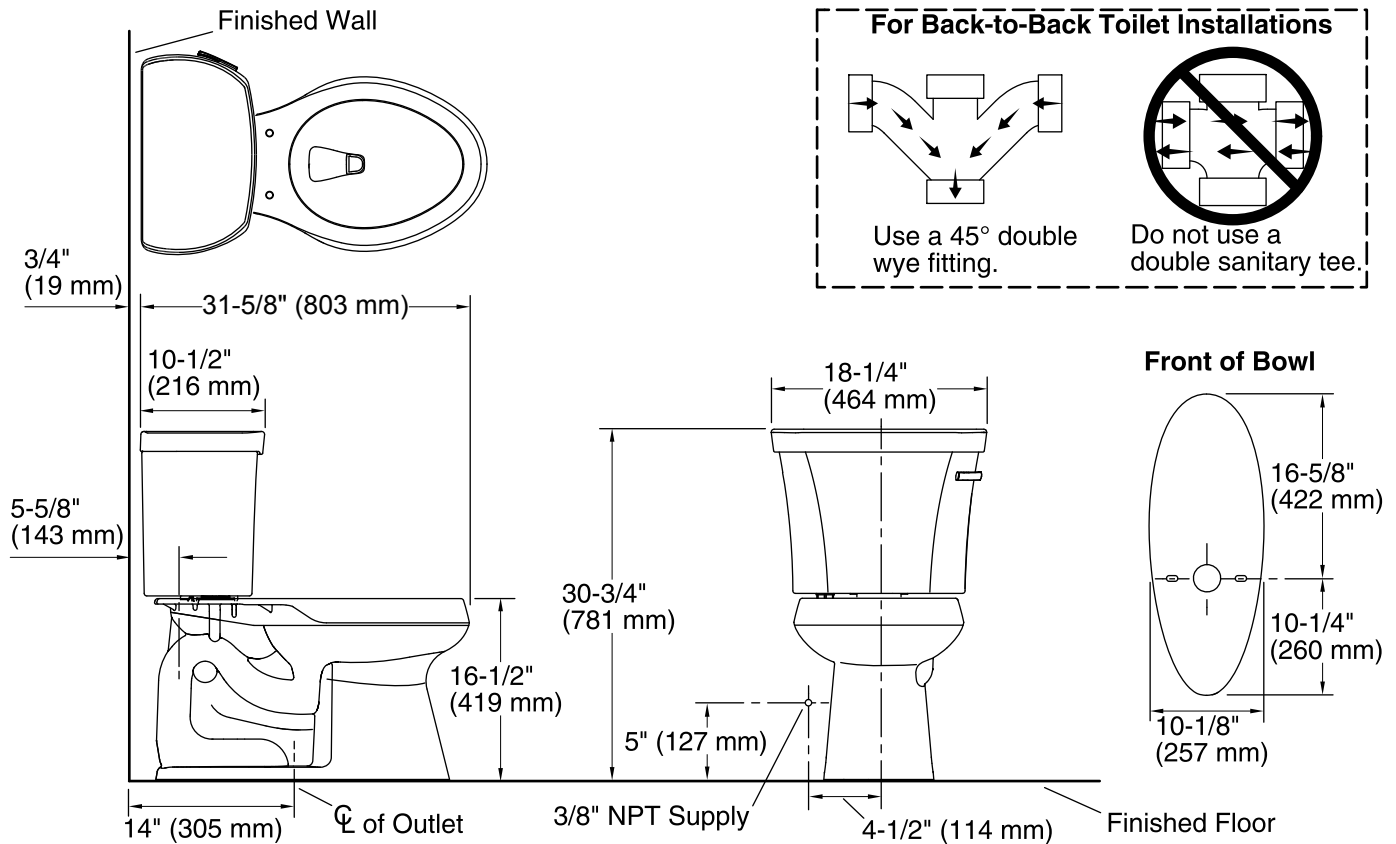

### Features

- Vitreous china.
- Two-piece toilet.
- Comfort Height® Elongated bowl.
- Class Five® flushing system.
- Includes right-hand polished chrome trip lever.
- 1.28 gpf (4.8 lpf).
- 2-1/8" (54 mm) fully glazed trapway.
- 14" (356 mm) rough-in.
- Less seat and supply.
- 11-3/8" (289 mm) x 8" (203 mm) water area.
- 31-5/8" (803 mm) x 18-1/4" (464 mm) x 30-3/4" (781 mm).
- Floor mount / Floor output.
- Insuliner® tank liner included.

### Components

Product includes:

- K-4199 Comfort Height® Elongated Bowl
- K-4841-UR Toilet Tank

Additional included component/s: Tank cover, Trip lever, Bolt cap accessory pack, and Tank accessory pack.

## Technical Information

All product dimensions are nominal.

Toilet type:	Two-piece, Floor-mount
Waste Outlet:	Floor
Bowl shape:	Elongated front
Flush type:	Class Five
Trap passageway:	2-1/8" (54 mm)
Water Consumption	
Full:	1.28 gpf (4.8 lpf)
Water surface size:	11-3/8" x 8" (289 mm x 203 mm)
Rim to water surface:	5-3/8" (137 mm)
Rough-in:	14" (356 mm)
Seat-mounting holes:	5-1/2" (140 mm)

The Model Plumbing Codes require the installation of elongated open-front toilet seats on public bathrooms.