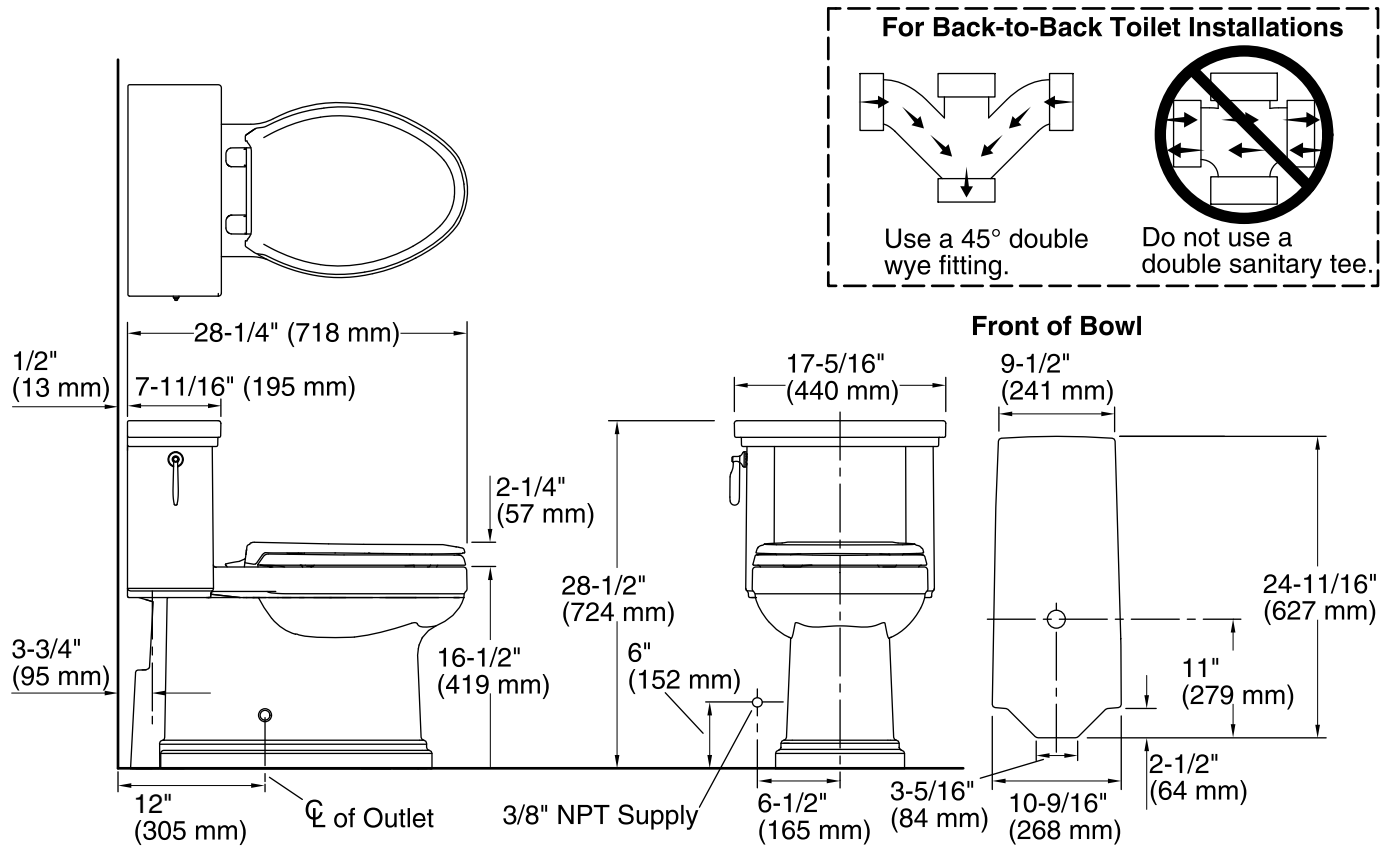

Features

- Vitreous china
- Compact elongated bowl
- Comfort Height®
- AquaPiston® flushing system
- Includes Glenbury™ Q3 seat, cover [K-4733] and left-hand polished chrome trip lever
- 12" (305 mm) rough-in
- 1.28 gpf (4.8 lpf)
- Skirted trapway
- 2 1/8" (54 mm) plastic trapway

Installation

- Standard 12" rough-in

Water Conservation & Rebates

- WaterSense® toilets meet strict EPA flushing guidelines, including using at least 20 percent less water than 1.6 gpf toilets
- Eligible for consumer rebates in some municipalities

Color	Code	Description
-------	------	-------------

	0	White
--	---	-------

Technical Information

All product dimensions are nominal.

- | | |
|-----------------------|---|
| Toilet type: | One-piece |
| Bowl shape: | Compact Elongated front |
| Seat hinge type: | Quick-Attach®, Quiet-Close™, Quick-Release™ |
| Trap passageway: | 2-1/8" (54 mm) |
| Water Consumption | |
| Full: | 1.28 gpf (4.8 lpf) |
| Water surface size: | 9-5/8" x 6-7/8" (245 mm x 174 mm) |
| Rim to water surface: | 5-3/8" (137 mm) |
| Rough-in: | 12" (305 mm) |
| Seat-mounting holes: | 5-1/2" (140 mm) |

Notes

Install this product according to the installation instructions.

For back-to-back toilet installations: Use only a 45° double wye fitting.