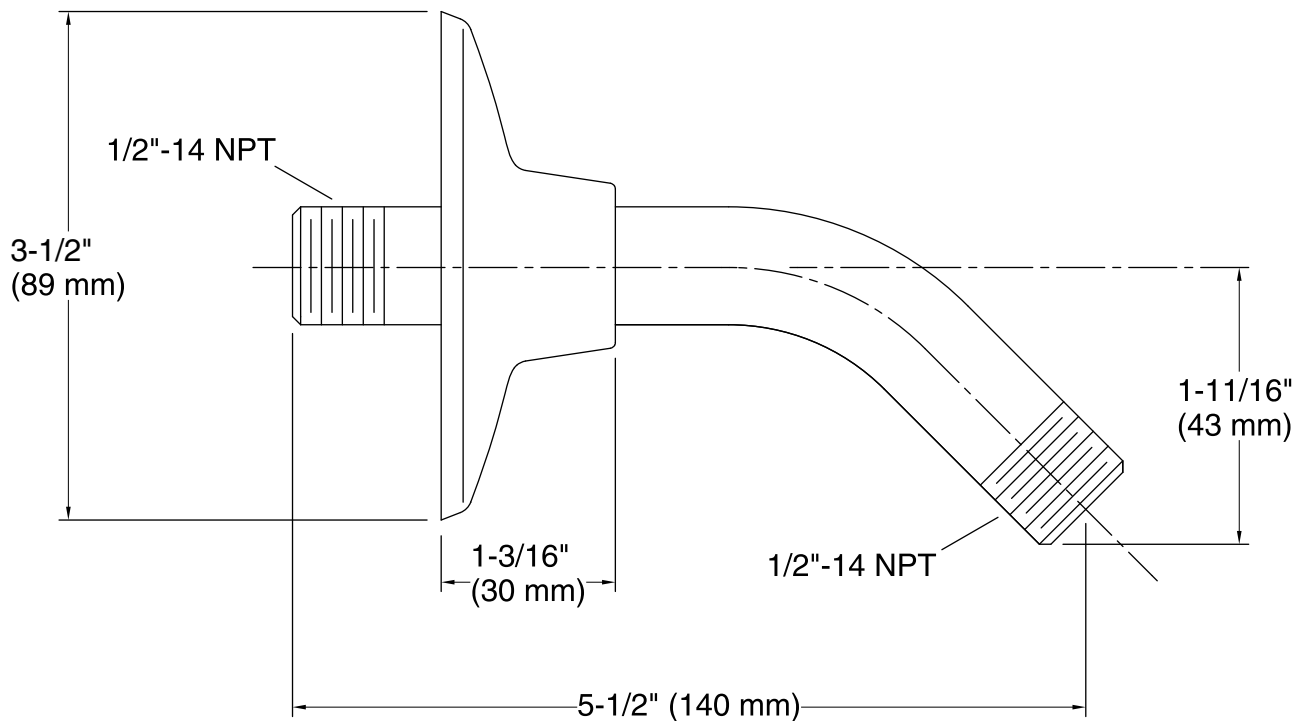

Features

- 1/2-inch NPT connection.
- 5-1/2" (140 mm) arm reach.
- Coordinates with Alteo faucets and accessories.
- For use with KOHLER showerheads (sold separately).

Material

- Solid brass construction.
- KOHLER finishes resist corrosion and tarnish.

Color	Code	Description
	CP	Polished Chrome
	BN	Vibrant® Brushed Nickel
	2BZ	Oil-Rubbed Bronze

Technical Information

All product dimensions are nominal.

Notes

Measure your actual product for roughing-in details.