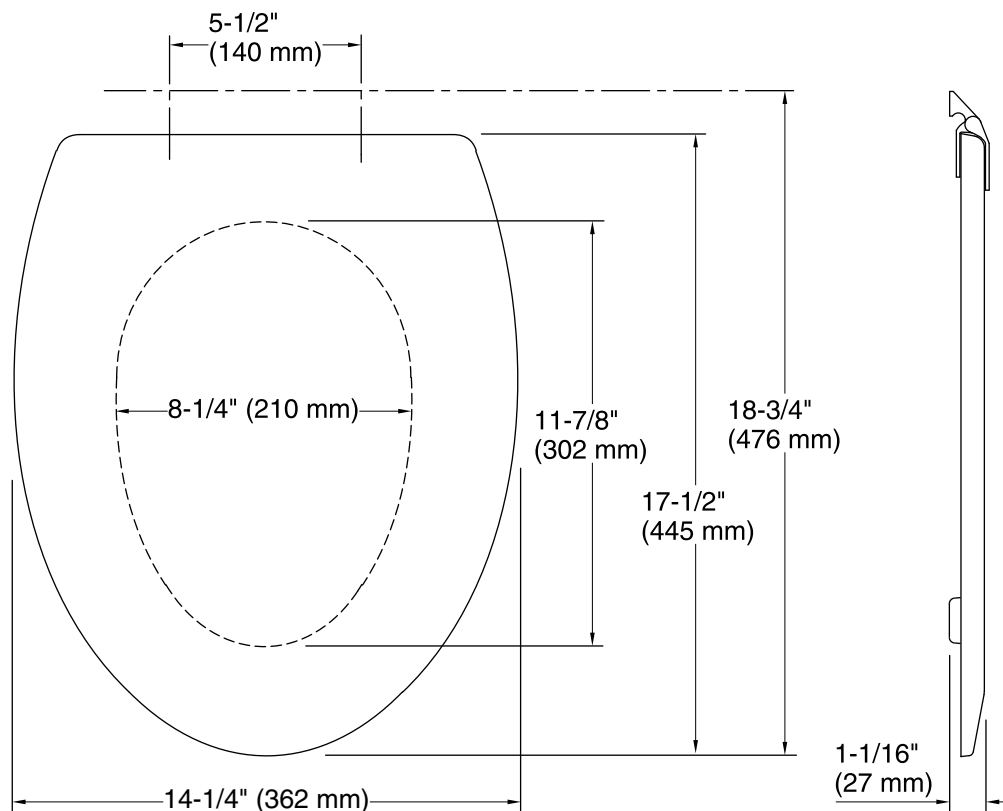

### Technical Information

All product dimensions are nominal.

Seat shape type: Elongated

Seat front type: Closed front

Seat-mounting holes: 5-1/2" (140 mm)