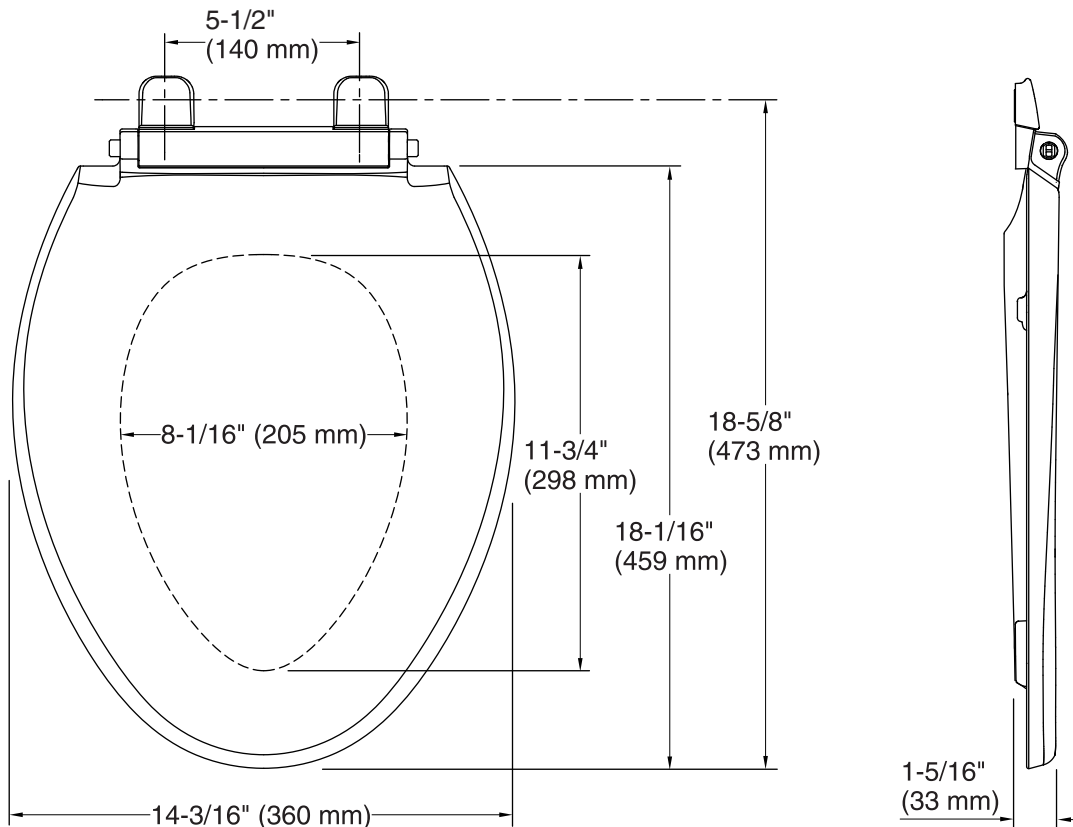

### Technical Information

All product dimensions are nominal.

- Seat shape type: Elongated
- Seat front type: Closed front
- Seat hinge type: Quick-Attach®, Quiet-Close™, Quick-Release™
- Seat-mounting holes: 5-1/2" (140 mm)