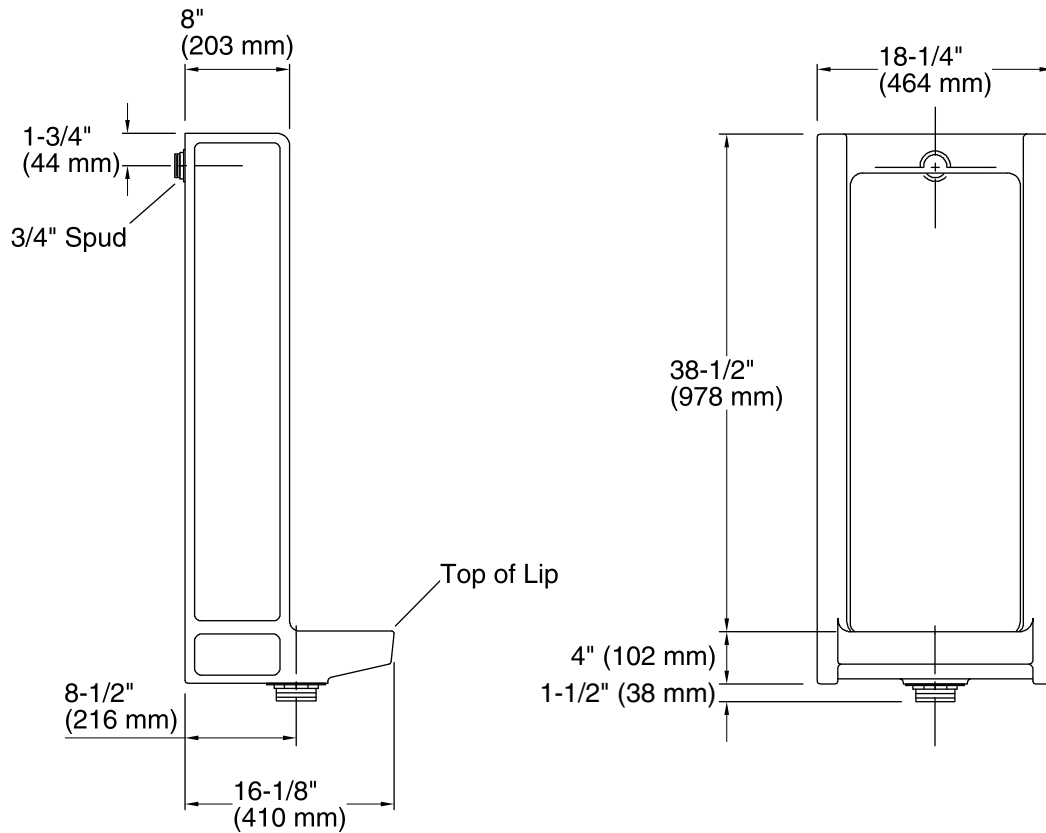

Branham™
Urinal
K-4920-R

Features

- Washout urinal.
- 3/4" (190 mm) rear spud.
- Uses one gallon or less per flush.

Material

- Vitreous china.

Recommended Accessories

- K-4931 Urinal Seam Cover
- K-4932 Urinal Seam Cover
- K-9172 Urinal Strainer
- K-9183 Urinal Strainer

Color tiles intended for reference only.

Color Code Description

■ 0 White

Technical Information

All product dimensions are nominal.

Flush outlet technology: Washout
 Spud size: 3/4", Rear

Notes

Install this product according to the installation guide.