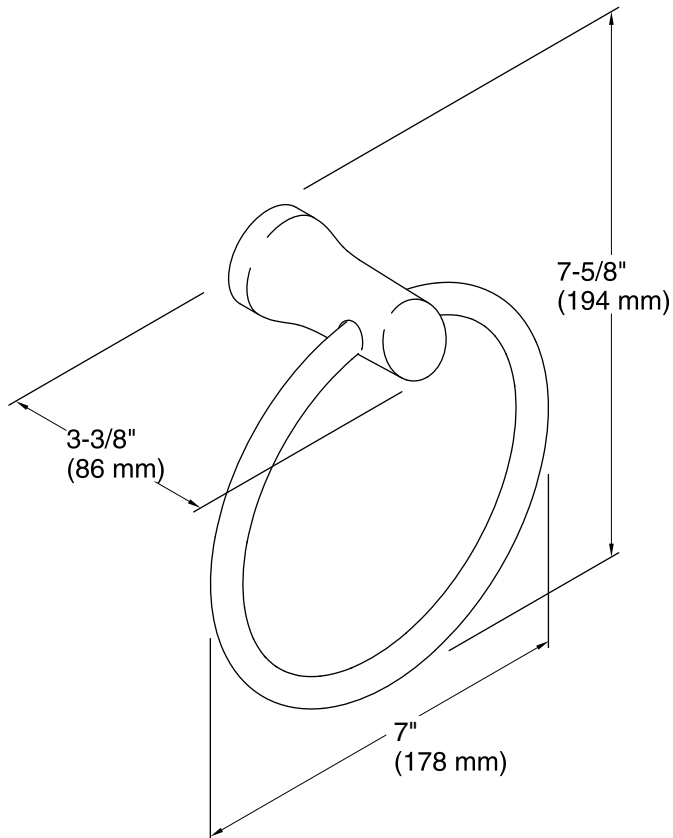

Technical Information

All product dimensions are nominal.

Notes

Install this product according to the installation guide.

CAUTION: Risk of personal injury. Do not install these products in any area where they are likely to be used inadvertently as a grab bar or support bar. These products are not designed or intended for use as a grab bar or support bar.