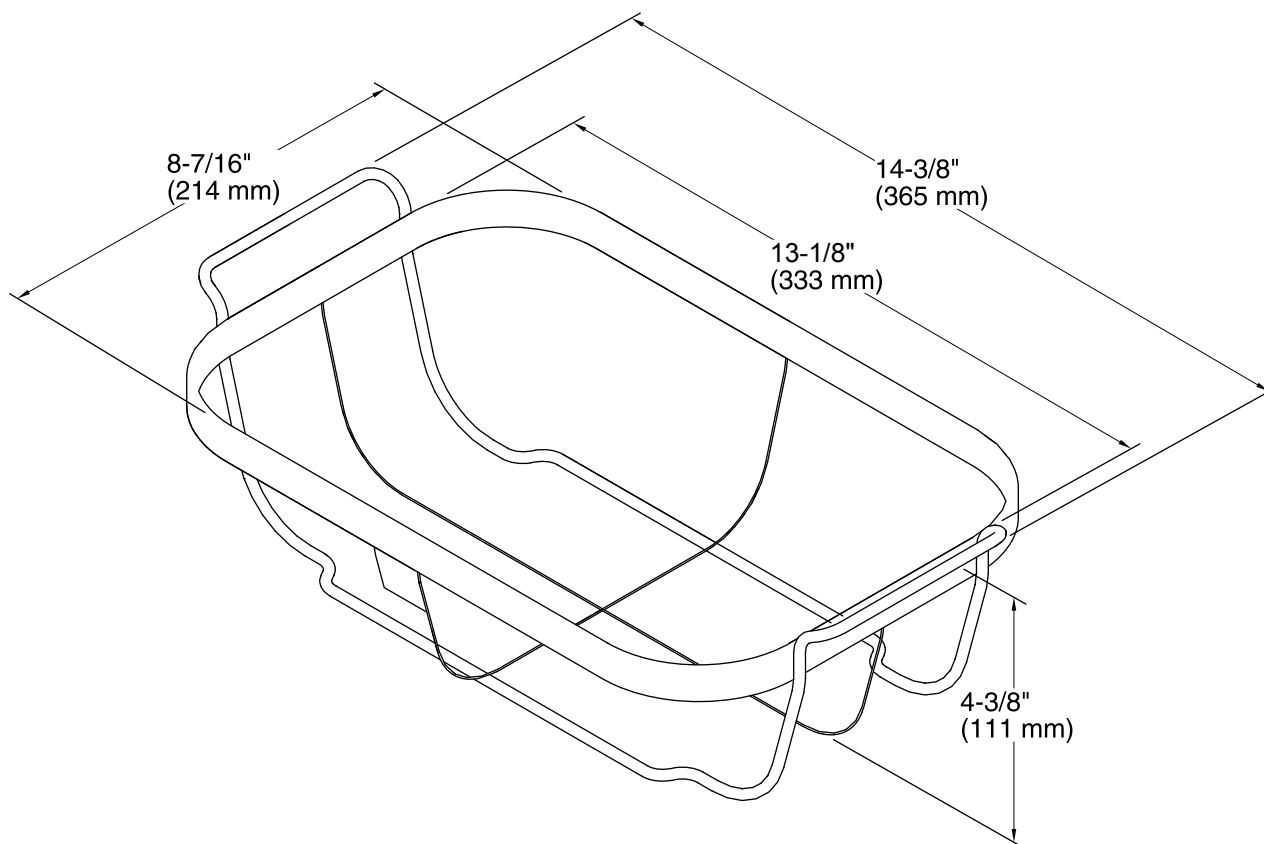

Features

- Fits over the K-6411 Indio kitchen sink.
- Durable stainless-steel mesh.

Codes/Standards

None Applicable

KOHLER® One-Year Limited Warranty

See website for detailed warranty information.

Available Color/Finishes

Color tiles intended for reference only.

| Color | Code | Description |
|--|------|-----------------|
|  | ST | Stainless Steel |

Technical Information

All product dimensions are nominal.