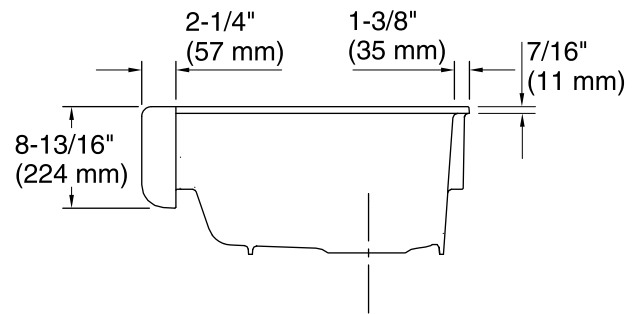

Whitehaven®
Under-mount Apron Front Kitchen Sink
K-6487

Features

- 30-inch minimum base cabinet width.
- KOHLER cast iron.
- Acid-resistant enamel finish.
- Under-mount.
- Single bowl.
- No faucet holes.
- Offset drain basin slopes toward drain to minimize water from pooling.

Technical Information

All product dimensions are nominal.

Bowl configuration:	Single
Installation:	Under-mount
Min. base cabinet width:	30" (762 mm)
Bowl area (Only)	Length: 24-3/4" (629 mm) Width: 18-1/16" (459 mm) Bowl depth: 9" (229 mm)
Drain hole:	3-5/8" (92 mm)
Template:	1156909-7, required, included 1157000, required, included

Notes

Install this product according to the installation instructions.

IMPORTANT! The distance from the top edge of the cabinet to the top of the cabinet door must be at least 9" (229 mm) to install this sink.