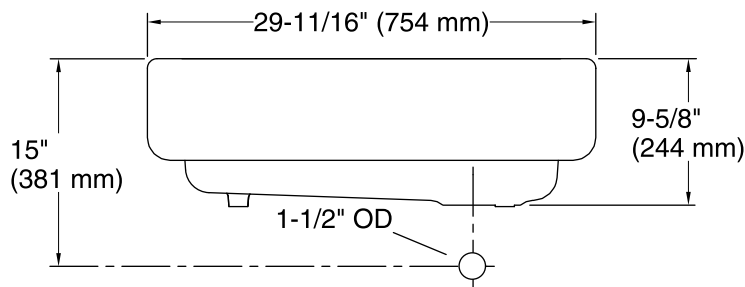

Whitehaven®
Under-mount Apron Front Kitchen Sink
K-6487

Features

- 30-inch minimum base cabinet width.
- KOHLER cast iron.
- Acid-resistant enamel finish.
- Under-mount.
- Single bowl.
- No faucet holes.
- Offset drain basin slopes toward drain to minimize water from pooling.

Technical Information

All product dimensions are nominal.

Bowl configuration:	Single
Installation:	Under-mount
Min. base cabinet width:	30" (762 mm)
Bowl area (Only)	Length: 24-3/4" (629 mm) Width: 18-1/16" (459 mm) Bowl depth: 9" (229 mm)
Drain hole:	3-5/8" (92 mm)
Template:	1156909-7, required, included 1157000, required, included

Notes

Install this product according to the installation instructions.

IMPORTANT! The distance from the top edge of the cabinet to the top of the cabinet door must be at least 9" (229 mm) to install this sink.