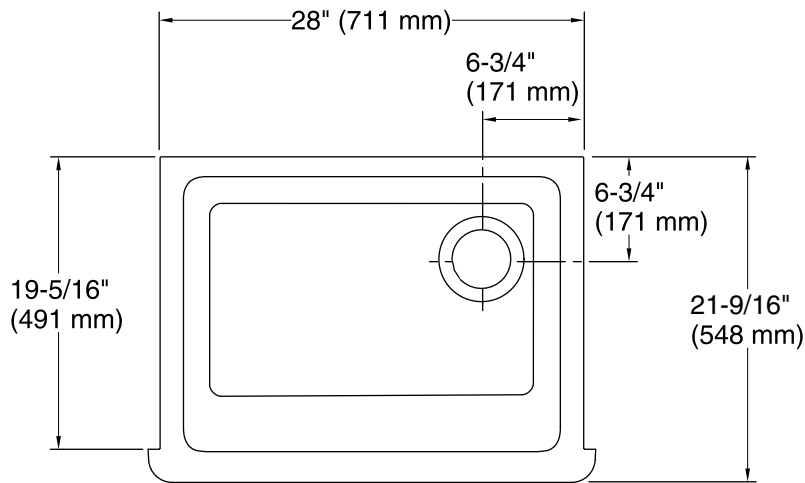

Whitehaven®
Under-mount Apron Front Kitchen Sink
K-6487

Features

- 30-inch minimum base cabinet width.
- KOHLER cast iron.
- Acid-resistant enamel finish.
- Under-mount.
- Single bowl.
- No faucet holes.
- Offset drain basin slopes toward drain to minimize water from pooling.

Technical Information

All product dimensions are nominal.

Bowl configuration:	Single
Installation:	Under-mount
Min. base cabinet width:	30" (762 mm)
Bowl area (Only)	Length: 24-3/4" (629 mm) Width: 18-1/16" (459 mm) Bowl depth: 9" (229 mm)
Drain hole:	3-5/8" (92 mm)
Template:	1156909-7, required, included 1157000, required, included

Notes

Install this product according to the installation instructions.

IMPORTANT! The distance from the top edge of the cabinet to the top of the cabinet door must be at least 9" (229 mm) to install this sink.