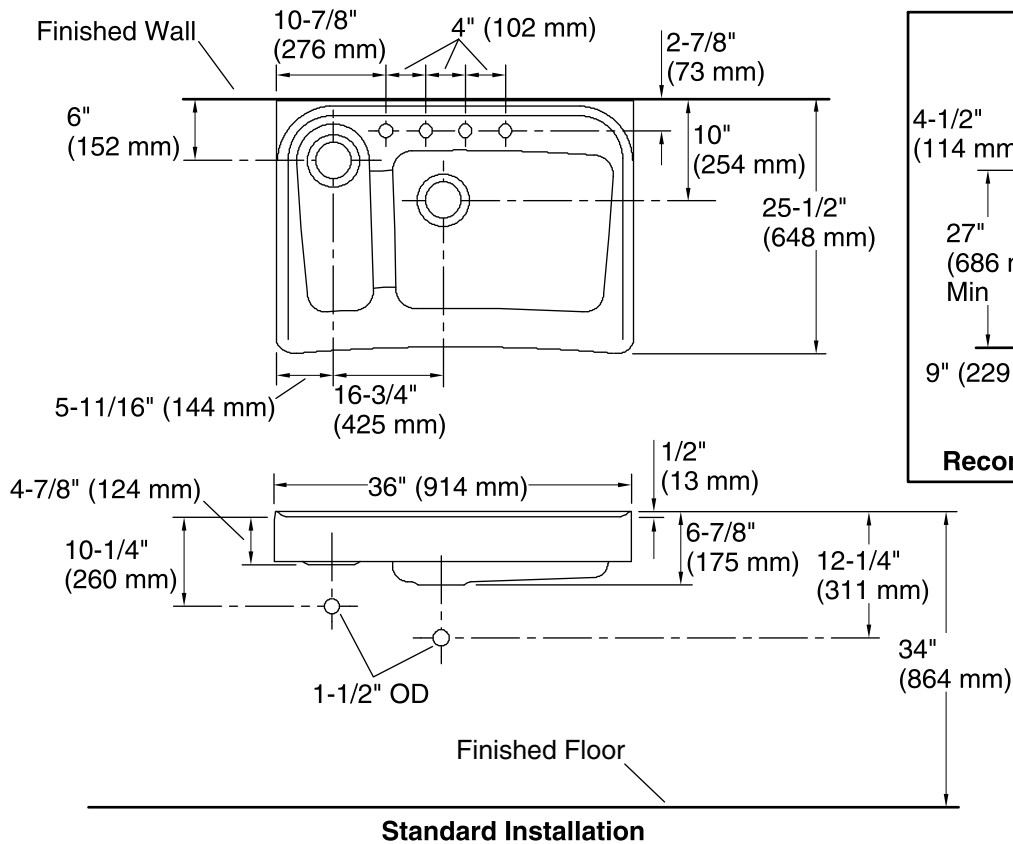

### Features

- 36-inch minimum base cabinet width.
- KOHLER cast iron.
- Acid-resistant enamel finish.
- Under-mount or tile-in.
- Double (high/low) bowl.
- Three faucet holes with one accessory hole to the right.
- 36" (914 mm) x 25-1/2" (648 mm)

### Technical Information

All product dimensions are nominal.

Bowl configuration:	High-low
Installation:	Under-mount, Tile-in
Bowl area (Left)	Length: 21" (533 mm) Width: 16" (406 mm) Bowl depth: 5-3/4" (146 mm)
Bowl area (Right)	Length: 7" (178 mm) Width: 19" (483 mm) Bowl depth: 3-3/4" (95 mm)
Number of deck holes:	4
Faucet hole(s):	1-3/8" (35 mm)
Drain hole:	3-5/8" (92 mm)