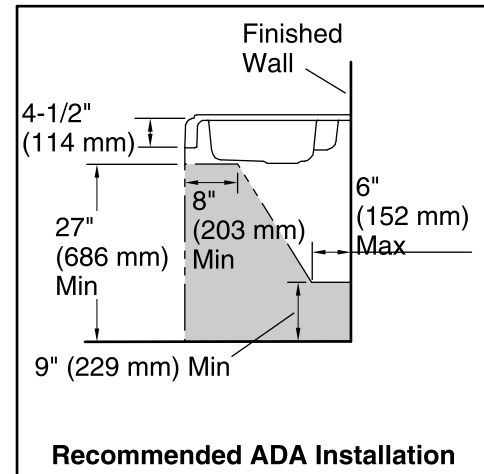

### Features

- 36-inch minimum base cabinet width.
- KOHLER cast iron.
- Acid-resistant enamel finish.
- Under-mount or tile-in.
- Double (high/low) bowl.
- Three faucet holes with one accessory hole to the right.
- 36" (914 mm) x 25-1/2" (648 mm)

### Technical Information

All product dimensions are nominal.

Bowl configuration:	High-low
Installation:	Under-mount, Tile-in
Bowl area (Left)	Length: 21" (533 mm) Width: 16" (406 mm) Bowl depth: 5-3/4" (146 mm)
Bowl area (Right)	Length: 7" (178 mm) Width: 19" (483 mm) Bowl depth: 3-3/4" (95 mm)
Number of deck holes:	4
Faucet hole(s):	1-3/8" (35 mm)
Drain hole:	3-5/8" (92 mm)