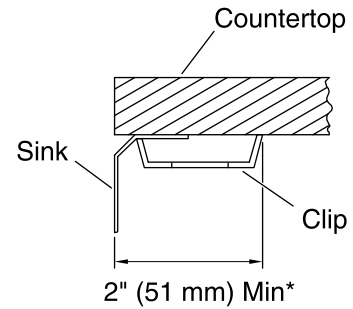

Undertone®
Under-mount Kitchen Sink
K-6661

Features

- 27-inch minimum base cabinet width.
- Single bowl.
- 11-1/4-inch depth provides generous workspace.
- No faucet holes.
- SilentShield Plus® sound-absorption technology helps maintain water temperature, reduces condensation, and decreases noise.
- Rear drain increases workspace in the sink and storage space underneath.
- Includes installation hardware.

* Allow clearance around sink rim for clip attachment.

Technical Information

All product dimensions are nominal.

Installation:	Under-mount, Under-mount
Bowl area (Only)	Length: 21-1/4" (540 mm) Width: 15-3/4" (400 mm) Bowl depth: 11-5/16" (287 mm) Water depth: 11-5/16" (287 mm)
Template:	113193-7, required, included