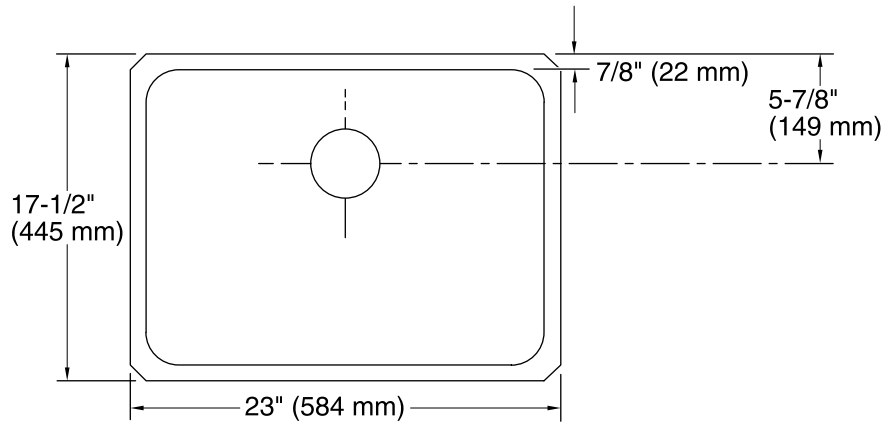

Undertone®
Under-mount Kitchen Sink
K-6661

Features

- 27-inch minimum base cabinet width.
- Single bowl.
- 11-1/4-inch depth provides generous workspace.
- No faucet holes.
- SilentShield Plus® sound-absorption technology helps maintain water temperature, reduces condensation, and decreases noise.
- Rear drain increases workspace in the sink and storage space underneath.
- Includes installation hardware.

* Allow clearance around sink rim for clip attachment.

Technical Information

All product dimensions are nominal.

Installation:	Under-mount, Under-mount
Bowl area (Only)	Length: 21-1/4" (540 mm) Width: 15-3/4" (400 mm) Bowl depth: 11-5/16" (287 mm) Water depth: 11-5/16" (287 mm)
Template:	113193-7, required, included