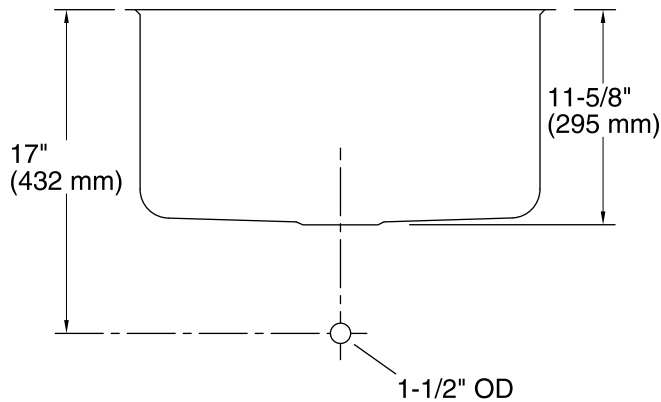

Undertone®
Under-mount Kitchen Sink
K-6661

Features

- 27-inch minimum base cabinet width.
- Single bowl.
- 11-1/4-inch depth provides generous workspace.
- No faucet holes.
- SilentShield Plus® sound-absorption technology helps maintain water temperature, reduces condensation, and decreases noise.
- Rear drain increases workspace in the sink and storage space underneath.
- Includes installation hardware.

* Allow clearance around sink rim for clip attachment.

Technical Information

All product dimensions are nominal.

Installation:	Under-mount, Under-mount
Bowl area (Only)	Length: 21-1/4" (540 mm) Width: 15-3/4" (400 mm) Bowl depth: 11-5/16" (287 mm) Water depth: 11-5/16" (287 mm)
Template:	113193-7, required, included