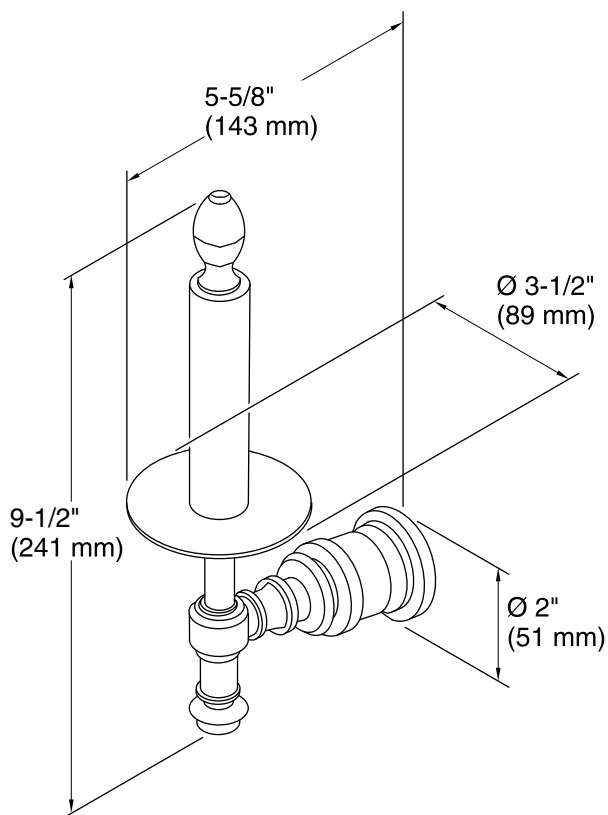

IV Georges Brass® Toilet Tissue Holder K-6818

Features

- KOHLER finishes resist corrosion and tarnish.
- Vertical roller.
- Coordinates with other products in the IV Georges collection.
- 5-5/8" (143 mm) x 3-1/2" (89 mm) x 9-1/2" (241 mm)

Technical Information

All product dimensions are nominal.

Notes

Install this product according to the installation guide.

CAUTION: Risk of personal injury. Do not install these products in any area where they are likely to be used inadvertently as a grab bar or support bar. These products are not designed or intended for use as a grab bar or support bar.