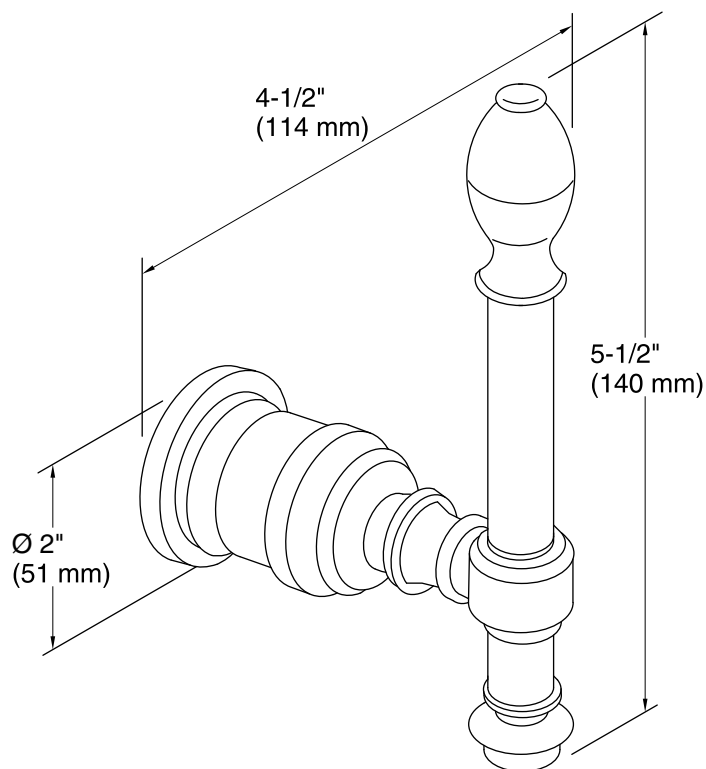

### Features

- KOHLER finishes resist corrosion and tarnish.
- Hook holds items securely.
- Coordinates with other products in the IV Georges collection.
- 4-1/2" (114 mm) x 2" (51 mm) x 5-1/2" (140 mm)

### Components

Additional included component/s: Mounting hardware.

### Technical Information

All product dimensions are nominal.