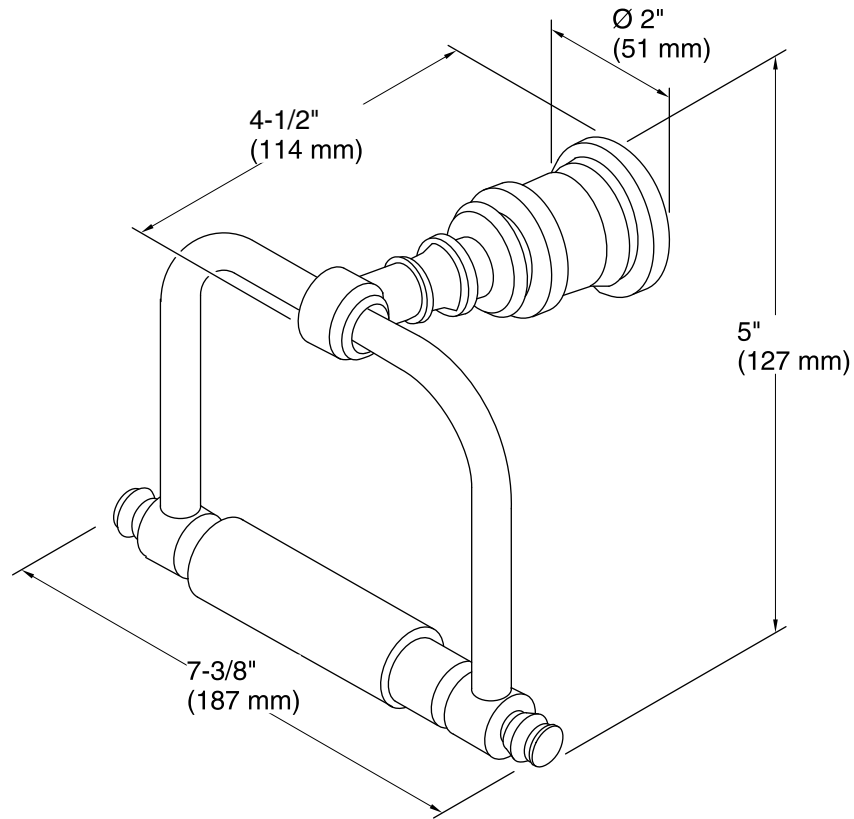

### Features

- KOHLER finishes resist corrosion and tarnish.
- Coordinates with other products in the IV Georges collection.
- 7-3/8" (187 mm) x 4-1/2" (114mm) x 5" (127 mm)

### Components

Additional included component/s: Installation hardware.

#### Technical Information

All product dimensions are nominal.