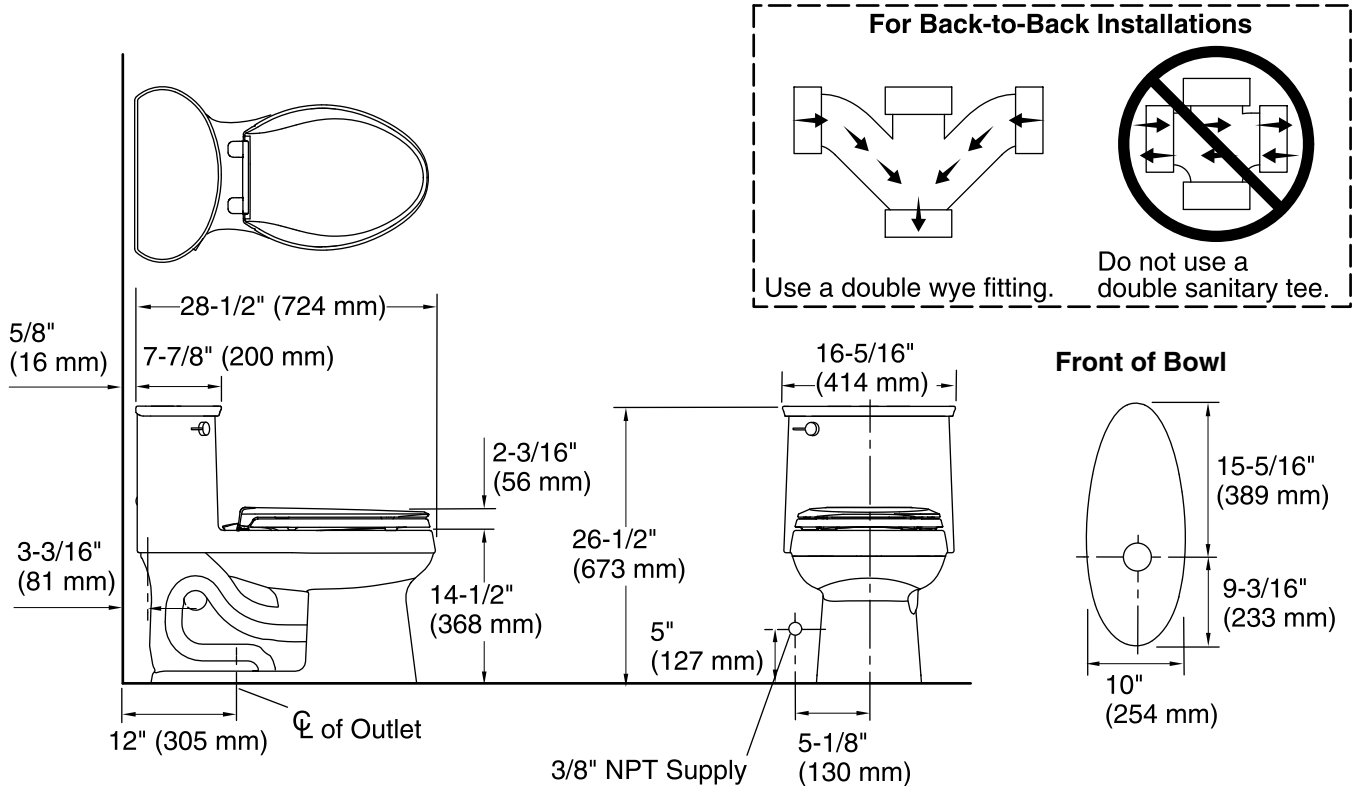

Features

- One-piece toilets integrate the tank and bowl into a seamless, easy-to-clean design.
- Elongated bowl offers added room and comfort.
- 1.28 gallons per flush (gpf).
- 2-1/8-inch glazed trapway.
- Standard left-hand Polished Chrome trip lever included.
- Grip-Tight Cachet® Q3 functionality allows seat to close quietly and quickly unlatch from the toilet for easy removal and convenient cleaning
- Supply line not included.

Installation

- Standard 12-inch rough-in.

Water Conservation & Rebates

- WaterSense® toilets meet strict EPA flushing guidelines, including using at least 20 percent less water than 1.6-gallon toilets.
- Eligible for consumer rebates in some municipalities.

Technical Information

All product dimensions are nominal.

Toilet type:	One-piece
Bowl shape:	Elongated front
Trap passageway:	2-1/8" (54 mm)
Water Consumption	
Full:	1.28 gpf (4.8 lpf)
Water surface size:	11-5/16" x 8" (287 mm x 203 mm)
Rim to water surface:	5-3/8" (137 mm)
Rough-in:	12" (305 mm)
Seat-mounting holes:	5-1/2" (140 mm)

Notes

Install this product according to the installation instructions.

For back-to-back toilet installations: Use only a 45 degree double wye fitting.