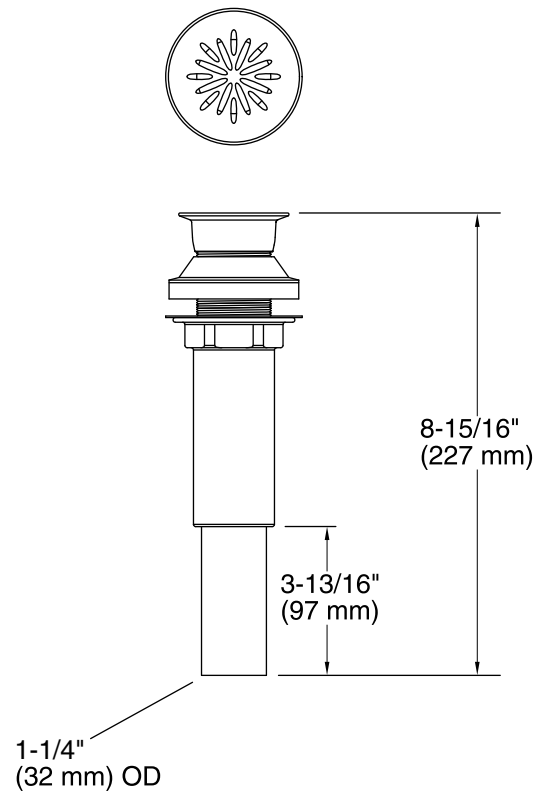

Features

- 1-1/4" connection.
- Without overflow.
- Decorative trim cap designs.
- Flower design.

Material

- Solid brass construction for durability and reliability.

Codes/Standards

ASME A112.18.2/CSA B125.2

Technical Information

All product dimensions are nominal.

Notes

Install this product in accordance with the installation instructions.