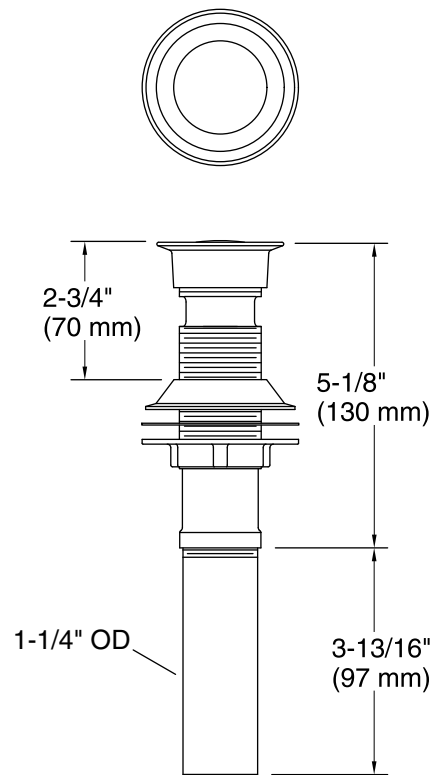

Features

- Solid brass construction for durability and reliability.
- Without overflow.
- 1-1/4" connection.
- Fluid design lines for ease of cleaning.

Codes/Standards

ASME A112.18.2/CSA B125.2

Kohler One-Year Limited Warranty

Technical Information

All product dimensions are nominal.

Notes

Install this product according to the installation guide.