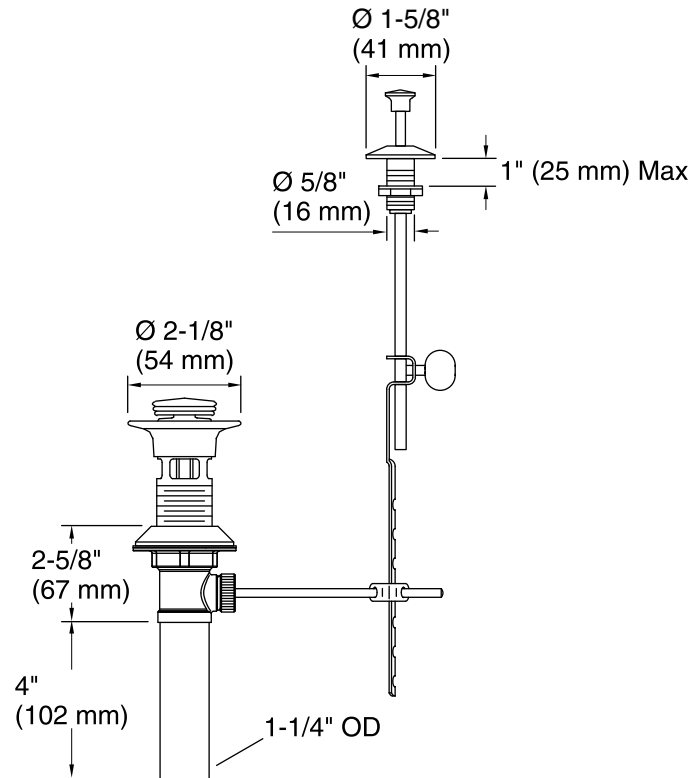

### Available Color/Finishes

*Color tiles intended for reference only.*

Color	Code	Description
	CP	Polished Chrome

**Pop-Up Drain**

### Technical Information

All product dimensions are nominal.