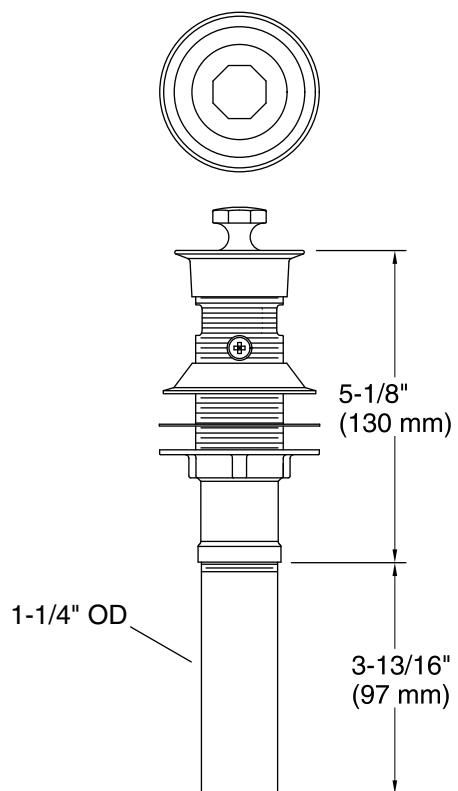

Features

- 1-1/4" connection.
- Available with non-removable metal stopper.
- For use in non-overflow applications.
- For use with Spun Glass™ Vessels lavatory.

Codes/Standards

ASME A112.18.2/CSA B125.2

Kohler One-Year Limited Warranty

Technical Information

All product dimensions are nominal.

Notes

Install this product according to the installation guide.