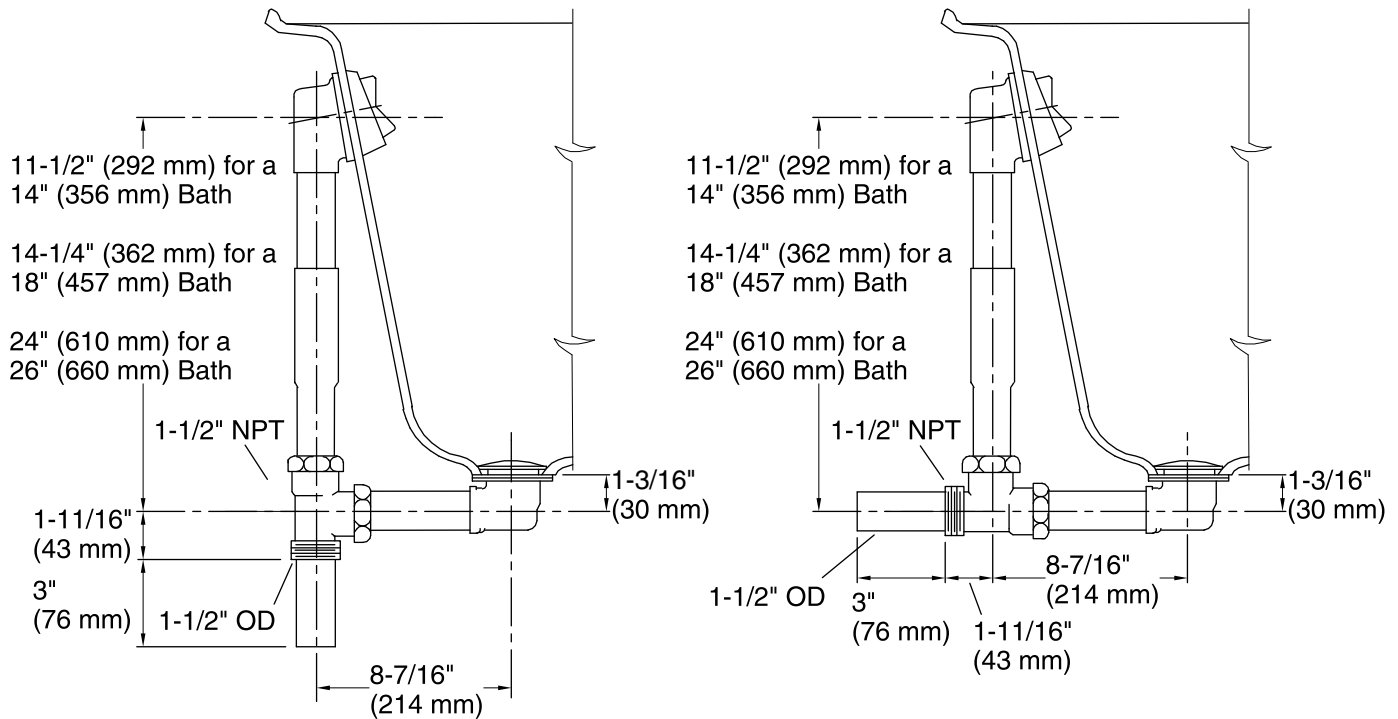

Features

- Adjustable trip lever pop-up drain.
- 8-3/4" (222 mm) x 3-11/16" (940 mm) x 20-7/8" (530 mm)

Material

- 17-gauge brass construction.
- Brass tailpiece.

Installation

- 1-1/2" connection.
- Above- or through-floor.

Technical Information

All product dimensions are nominal.

Notes

Measure your actual product for roughing-in details.

Install this product according to the installation guide.