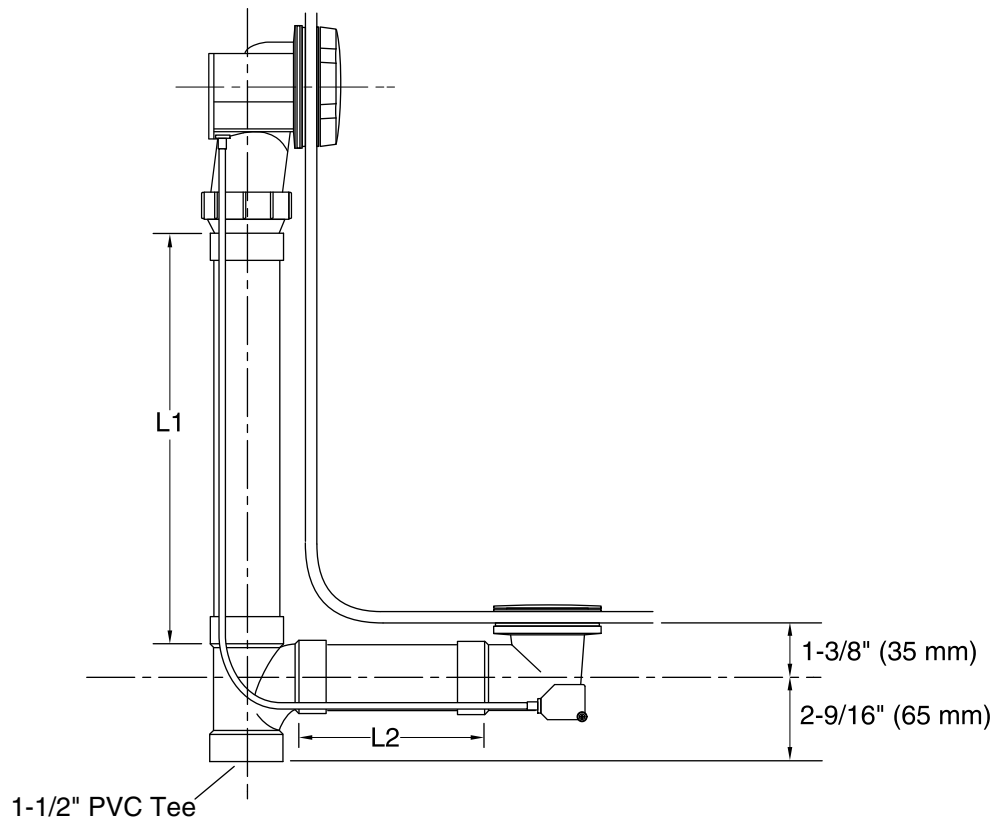

### Features

- For baths 14" (356 mm) to 21" (533 mm) deep from the center of the bath overflow outlet to the center of the bath drain outlet.
- External 27" (686 mm) length cable.
- No internal linkages to minimize the potential for clogging.
- Includes schedule 40 PVC tubing.

### Installation

- Adjustable rotating connection for easy installation.

### Technical Information

All product dimensions are nominal.

### Notes

Install this product according to the installation guide.

The combined length of the vertical (supplied) and horizontal (supplied) tubing after being cut for the bath installation must be equal to or less than 25" (635 mm).