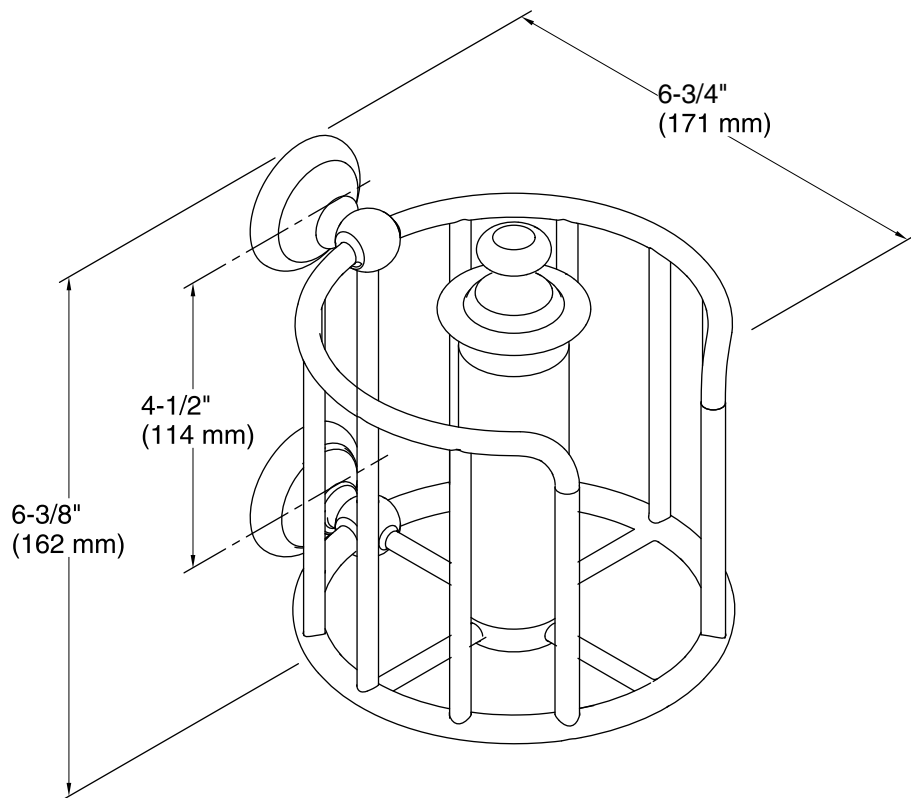

Technical Information

All product dimensions are nominal.

Notes

Install this product according to the installation guide.

CAUTION: Risk of personal injury. Do not install these products in any area where they are likely to be used inadvertently as a grab bar or support bar. These products are not designed or intended for use as a grab bar or support bar.