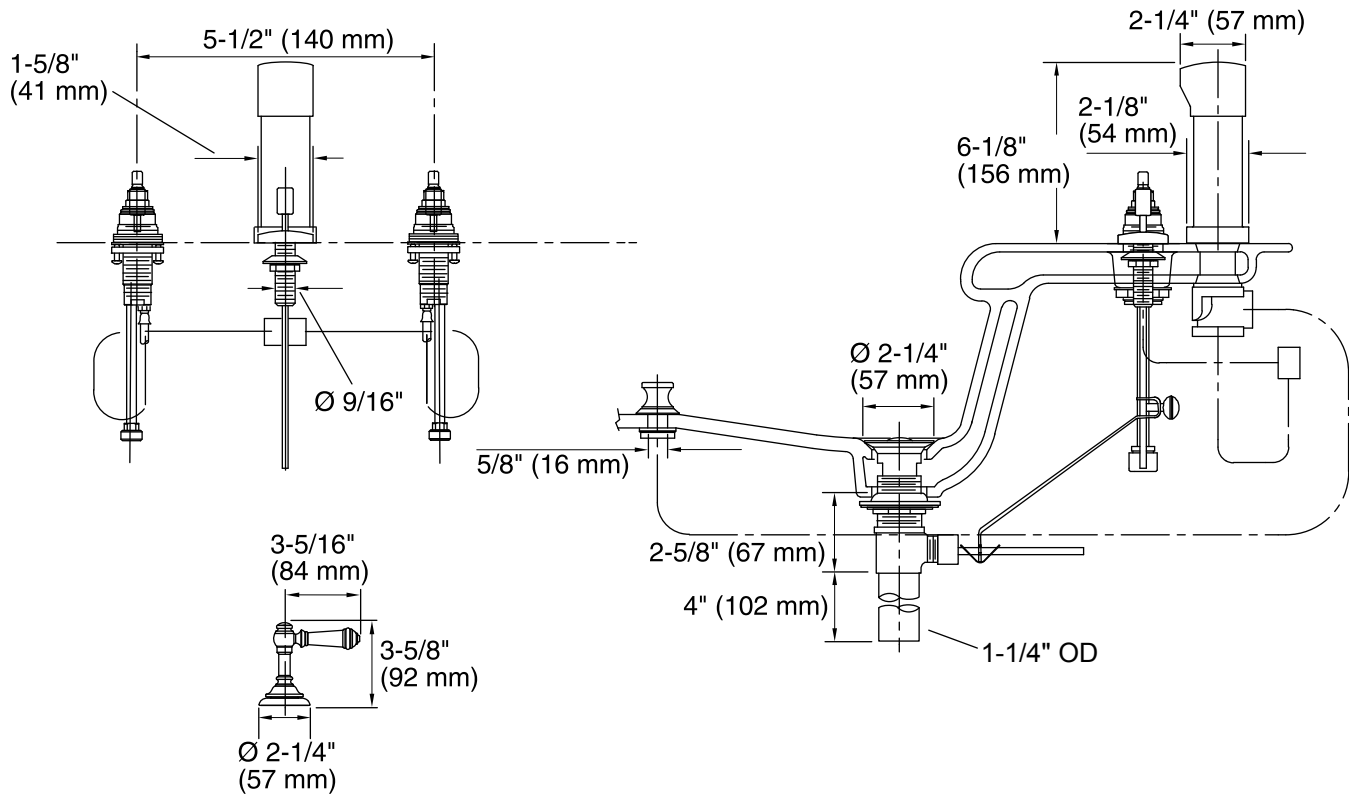

Features

- Two lever handles offer separate control of hot and cold water.
- UltraGlide engineered ceramic disc valves resist deterioration and mineral buildup, resulting in long-lasting, reliable performance.
- Fixture-mount vacuum breaker.
- Vertical spray delivers gentle, localized stream of water.
- Includes vertical spray and pop-up drain with 1-1/4-inch tailpiece.
- Coordinates with other products in the Artifacts collection.

Technical Information

All product dimensions are nominal.

Valve body:	Machined Brass
Drain included:	Yes
Drain tailpiece included:	Yes

Notes

Install this product according to the installation guide.