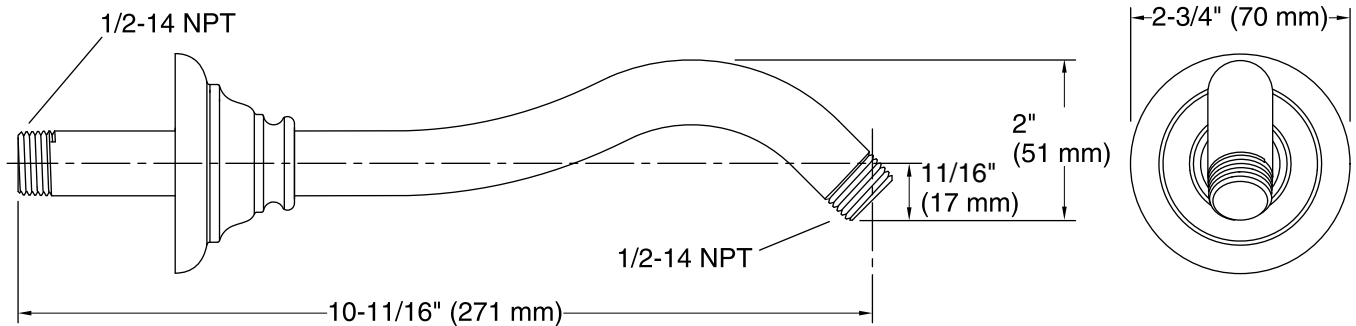

Technical Information

All product dimensions are nominal.

Notes

Measure your actual product for roughing-in details.