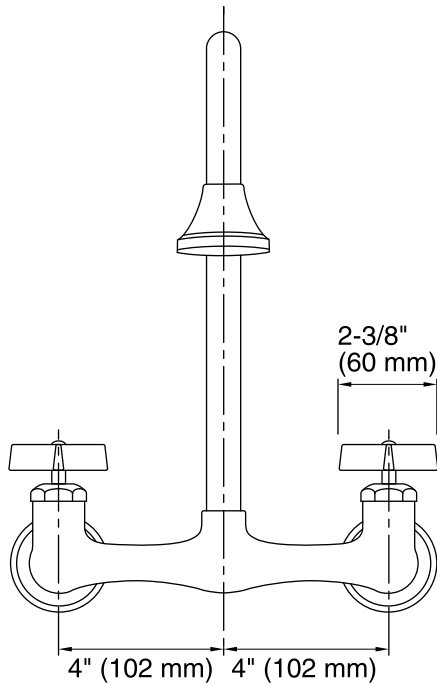

Features

- Adjustable flanges.
- Stationary gooseneck spout.
- Cross handles.
- For 8" (203 mm) centers.
- 5-3/16" (132 mm) spout reach.
- 1/2" NPT inside threaded inlets.
- Rosespray.
- Lower flow aerator options available (refer to the Kohler Price Book).
- 2.2 gal/min (8.3 l/min) maximum flow rate [max at 60 psi (4.14 bar)].

■ CP Polished Chrome

Technical Information

All product dimensions are nominal.

Spout:

Spout reach: 5-3/16" (132 mm)

Handle clearance: 1-3/16" (30 mm)

Faucet:

Flow rate: 2.2 gal/min (8.3 l/min)