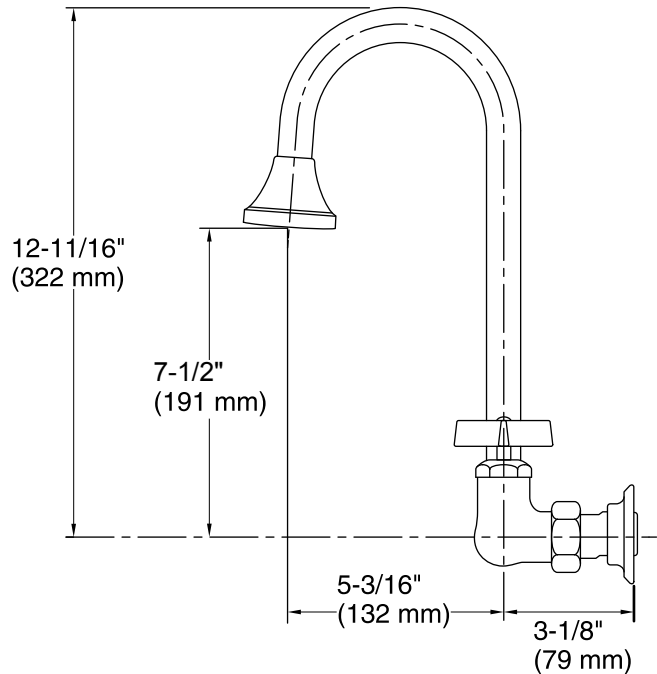

Features

- Adjustable flanges.
- Stationary gooseneck spout.
- Cross handles.
- For 8" (203 mm) centers.
- 5-3/16" (132 mm) spout reach.
- 1/2" NPT inside threaded inlets.
- Rosespray.
- Lower flow aerator options available (refer to the Kohler Price Book).
- 2.2 gal/min (8.3 l/min) maximum flow rate [max at 60 psi (4.14 bar)].

■ CP Polished Chrome

Technical Information

All product dimensions are nominal.

Spout:

Spout reach: 5-3/16" (132 mm)

Handle clearance: 1-3/16" (30 mm)

Faucet:

Flow rate: 2.2 gal/min (8.3 l/min)