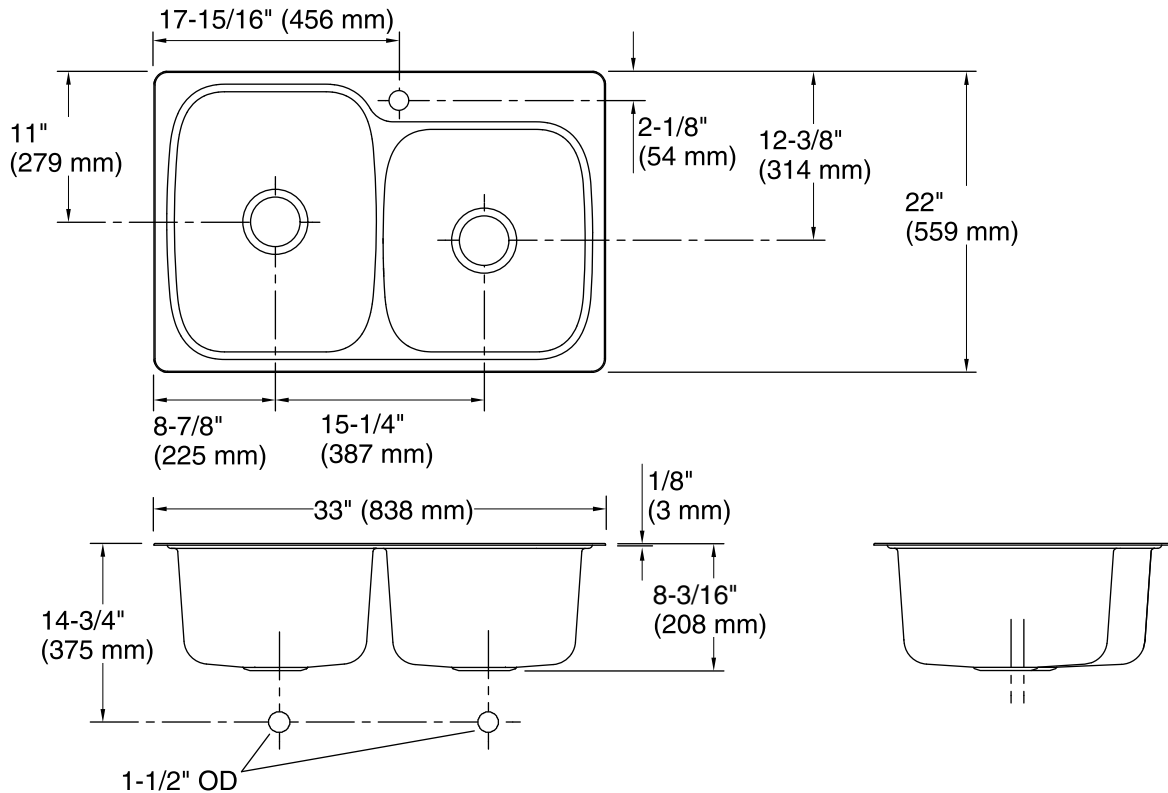

Verse™
Top-mount/Under-mount Kitchen Sink
K-75791-1

Features

- 36-inch minimum base cabinet width.
- Large/medium bowls.
- 1 faucet hole.
- SilentShield® sound-absorption technology.
- 9" depth provides generous workspace.
- Includes installation hardware.

Material

- 18-gauge stainless steel.

Installation

- Top-mount/Under-mount

Codes/Standards

ASME A112.19.3/CSA B45.4

**Lifetime Limited Warranty for
KOHLER® Stainless Steel Sinks**

See website for detailed warranty information.

Technical Information

All product dimensions are nominal.

Installation:	Top-mount, Under-mount
Bowl area	Length: 29-7/16" (748 mm) Width: 18-7/16" (468 mm) Bowl depth: 9" (229 mm) Water depth: 9" (229 mm)
Number of deck holes:	1
Faucet hole(s):	1-7/16" (37 mm)
Drain hole:	3-3/4" (94 mm)
Template:	1263722-7, required, included