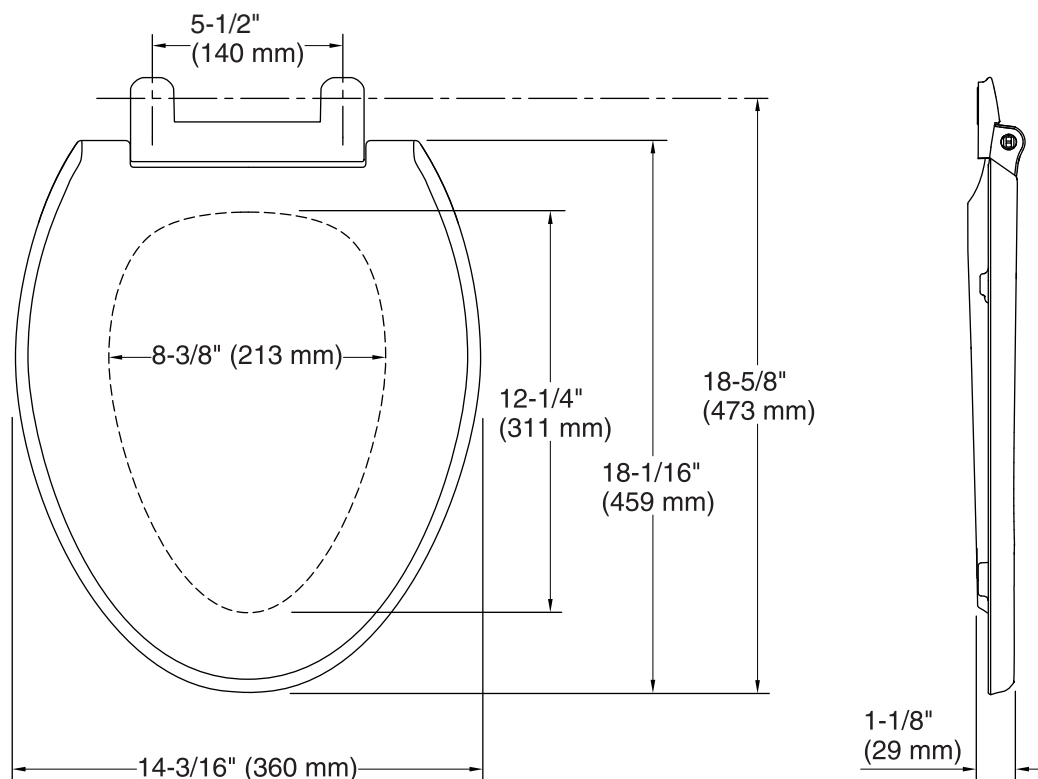

Color	Code	Description
	0	White
	96	Biscuit
	47	Almond
	NY	Dune
	95	Ice™ Grey
	G9	Sandbar
	33	Mexican Sand™
	K4	Cashmere
	58	Thunder™ Grey
	7	Black Black™

Technical Information

All product dimensions are nominal.