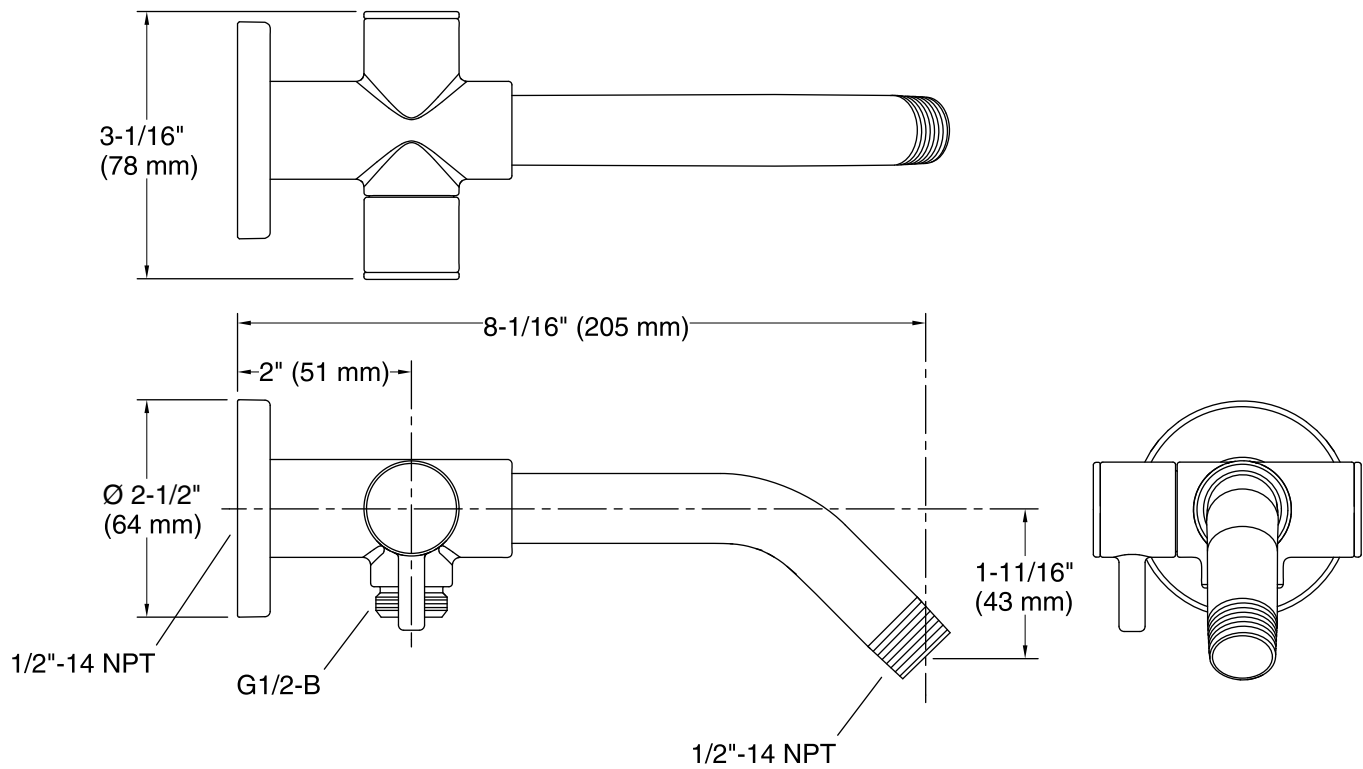

Features

- Diverter switches water between showerhead or handshower
- 1/2-inch NPT connection
- For use with KOHLER showerheads & handshowers (sold separately)

Material

- Brass construction
- KOHLER finishes resist corrosion and tarnishing

Technical Information

All product dimensions are nominal.

Notes

Install this product according to the installation guide.