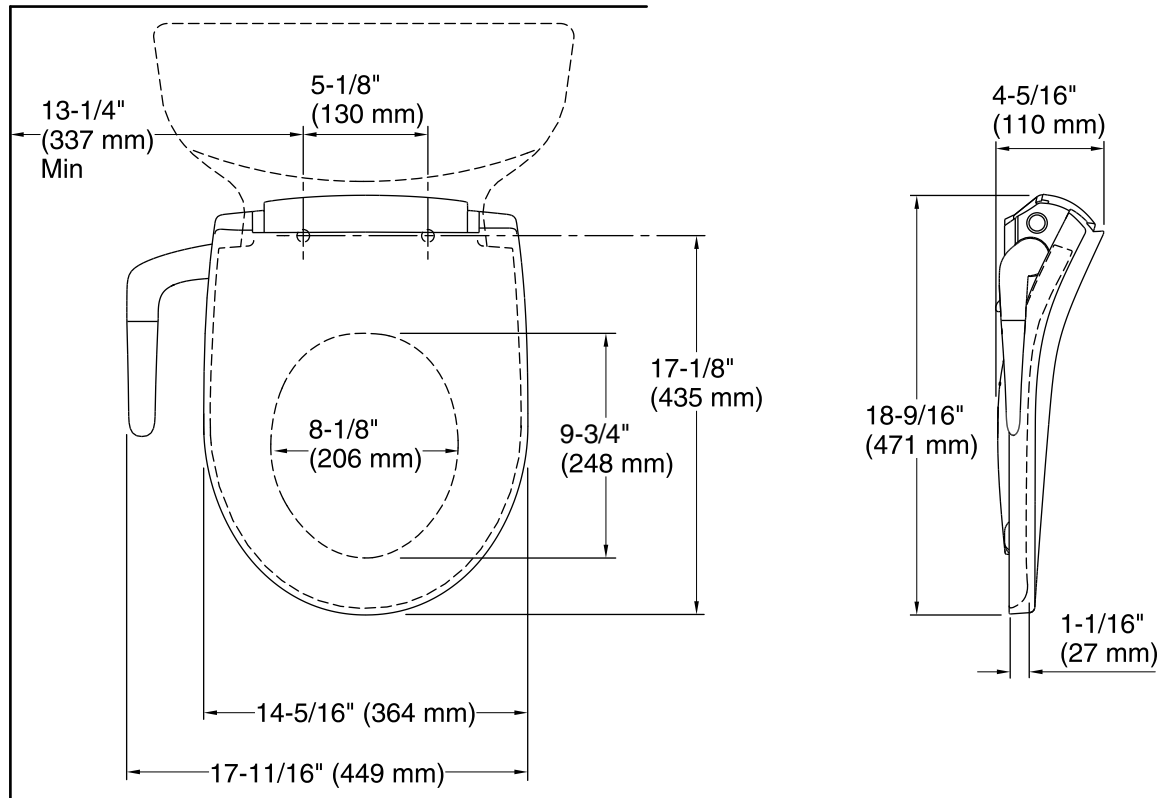

Technical Information

All product dimensions are nominal.

Seat shape type: Round
Seat front type: Closed front
Seat hinge type: Quick-Attach®, Quiet-Close™, Quick-Release™

Notes

Install this product according to the installation guide.