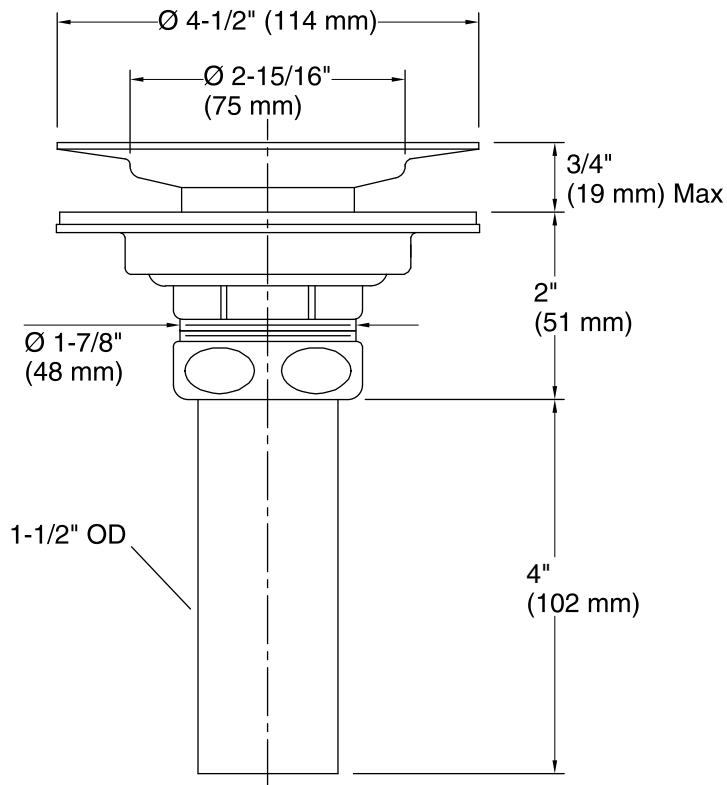

Features

- KOHLER finishes resist corrosion and tarnish.
- For sink installations with 3-1/2" (89 mm) or 4" (102 mm) outlet.
- Strainer plate for easy cleaning.
- 1-1/2-inch connection.
- Includes 4-inch tailpiece.

Color	Code	Description
	CP	Polished Chrome
	2BZ	Oil-Rubbed Bronze

Technical Information

All product dimensions are nominal.

Notes

Install this product according to the installation guide.