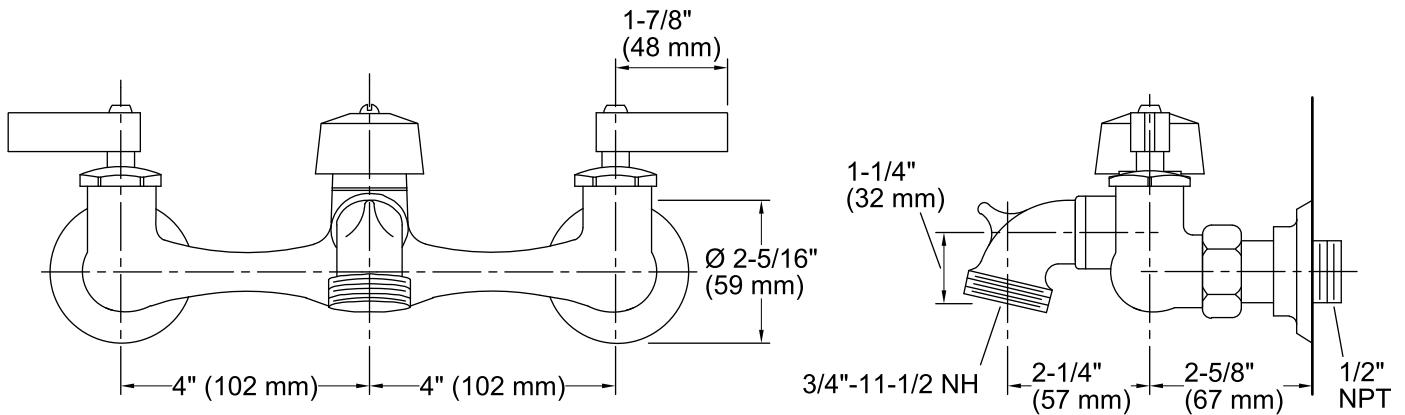

### Features

- Solid brass construction.
- Valvet® valves with brass valve bodies.
- Internal NPT connections.
- With vacuum breaker.
- With pail hook.
- 2-1/4" (57 mm) threaded spout for hose connection.
- 8-inch centers.

### Technical Information

All product dimensions are nominal.